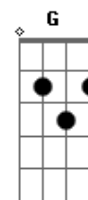

© ukulele-chords.com