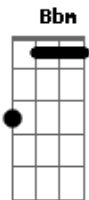

Of Montreal - When You're Loved Like You Are

tom:

Intro: C Am Em A Dm A7
Dm G7 C Am C

C Am Em A
Larry when you're loved like you are
Dm A7 Dm
You won't ever feel alone
G G7
You won't be left alone
C Am C
When you're loved like you are

C Am Em A
Larry when you're loved like you are
Dm A7 Dm
People think of you and smile
G
They think of you and their glad so they smile
C Am C
When you're loved like you are

Dm
We will be with you

Acordes

© ukulele-chords.com

© ukulele-chords.com

F Bbm C G G7
That means you will be with us too

C Am Em A
Larry when you're loved like you are
Dm A7 Dm
Everything falls into place
G G7
Everything else falls into place
C Am C
When you're loved like you are