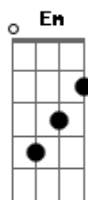

© ukulele-chords.com