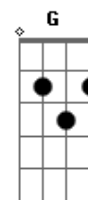

# Of Montreal - When You're Loved Like You Are

tom:

Intro: C Am Em A Dm A7  
Dm G7 C Am C

C Am Em A  
Larry when you're loved like you are  
Dm A7 Dm  
You won't ever feel alone  
G G7  
You won't be left alone  
C Am C  
When you're loved like you are

© ukulele-chords.com

© ukulele-chords.com

© ukulele-chords.com

F Bbm C G G7  
That means you will be with us too

C Am Em A  
Larry when you're loved like you are  
Dm A7 Dm  
Everything falls into place  
G G7  
Everything else falls into place  
C Am C  
When you're loved like you are