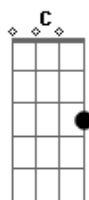

Of Montreal - When You're Loved Like You Are

tom:

Intro: C Am Em A Dm A7
Dm G7 C Am C

C Am Em A
Larry when you're loved like you are
Dm A7 Dm
You won't ever feel alone
G G7
You won't be left alone
C Am C
When you're loved like you are

C Am Em A
Larry when you're loved like you are
Dm A7 Dm
People think of you and smile
G
They think of you and their glad so they smile
C Am C
When you're loved like you are

Dm
We will be with you

Acordes

© ukulele-chords.com