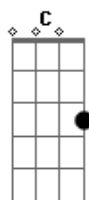

Of Montreal - When You're Loved Like You Are

tom:

Intro: C Am Em A Dm A7
Dm G7 C Am C

C Am Em A
Larry when you're loved like you are
Dm A7 Dm
You won't ever feel alone
G G7
You won't be left alone
C Am C
When you're loved like you are

C Am Em A
Larry when you're loved like you are
Dm A7 Dm
People think of you and smile
G
They think of you and their glad so they smile
C Am C
When you're loved like you are

Dm
We will be with you

Acordes

© ukulele-chords.com

© ukulele-chords.com

F Bbm C G G7
That means you will be with us too

C Am Em A
Larry when you're loved like you are
Dm A7 Dm
Everything falls into place
G G7
Everything else falls into place
C Am C
When you're loved like you are

Dm
We will be with you
F Bbm C G G7
That means you will be with us too

C Am Em A
Larry when you're loved like you are
Dm A7 Dm
You won't ever feel alone
G G7
You won't be left alone
C Am C
When you're loved like you are