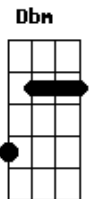

© ukulele-chords.com