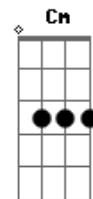

© ukulele-chords.com