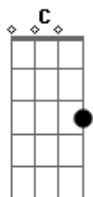

© ukulele-chords.com