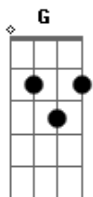

# October Country - My Girlfriend Is a Witch

tom:

Am

[Primeira Parte]

Am C  
Riding high  
B Bb Am  
Leaving trails of smoke across the sky  
C  
On a broom  
B Bb Am  
Glad that I am safe within my room  
Dm Dbm Cm Bm Bbm Am  
I know my girlfriend is a witch

( G F G F E7 )  
( Am C B Bb )

[Segunda Parte]

Am C  
Spells fill the air  
B Bb Am  
I think I hear footsteps on my stair  
C  
Coming near  
B Bb Am  
Her thoughts are telling me that she's here  
Dm Dbm Cm Bm Bbm Am

© ukulele-chords.com

© ukulele-chords.com

© ukulele-chords.com

© ukulele-chords.com

© ukulele-chords.com

I know my girlfriend is a witch

( G F G F E7 )

[Solo] Am C B Bb  
Am C B Bb  
Am C B Bb  
Am C B Bb  
Am C B Bb  
Am C B Bb  
Am C B Bb  
Am C B Bb