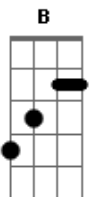

© ukulele-chords.com