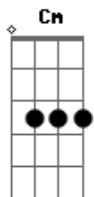

© ukulele-chords.com