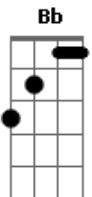

© ukulele-chords.com