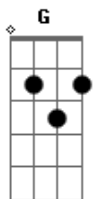

# October Country - My Girlfriend Is a Witch

tom:

Am

[Primeira Parte]

Am C  
Riding high  
B Bb Am  
Leaving trails of smoke across the sky  
C  
On a broom  
B Bb Am  
Glad that I am safe within my room  
Dm Dbm Cm Bm Bbm Am  
I know my girlfriend is a witch

( G F G F E7 )  
( Am C B Bb )

[Segunda Parte]

Am C  
Spells fill the air  
B Bb Am  
I think I hear footsteps on my stair  
C  
Coming near  
B Bb Am  
Her thoughts are telling me that she's here  
Dm Dbm Cm Bm Bbm Am

© ukulele-chords.com

© ukulele-chords.com

© ukulele-chords.com

© ukulele-chords.com

© ukulele-chords.com

I know my girlfriend is a witch

( G F G F E7 )

[Solo] Am C B Bb  
Am C B Bb  
Am C B Bb  
Am C B Bb  
Am C B Bb  
Am C B Bb  
Am C B Bb  
Am C B Bb