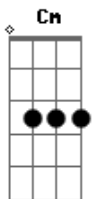

© ukulele-chords.com