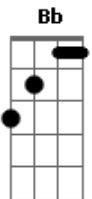

© ukulele-chords.com