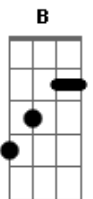

© ukulele-chords.com