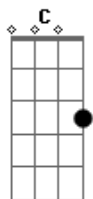

© ukulele-chords.com