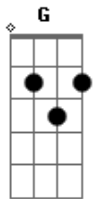

# October Country - My Girlfriend Is a Witch

tom:

Am

[Primeira Parte]

Am C  
Riding high  
B Bb Am  
Leaving trails of smoke across the sky  
C  
On a broom  
B Bb Am  
Glad that I am safe within my room  
Dm Dbm Cm Bm Bbm Am  
I know my girlfriend is a witch

( G F G F E7 )  
( Am C B Bb )

[Segunda Parte]

Am C  
Spells fill the air  
B Bb Am  
I think I hear footsteps on my stair  
C  
Coming near  
B Bb Am  
Her thoughts are telling me that she's here  
Dm Dbm Cm Bm Bbm Am

© ukulele-chords.com

© ukulele-chords.com

© ukulele-chords.com

© ukulele-chords.com

© ukulele-chords.com

I know my girlfriend is a witch

( G F G F E7 )

[Solo] Am C B Bb  
Am C B Bb  
Am C B Bb  
Am C B Bb  
Am C B Bb  
Am C B Bb  
Am C B Bb  
Am C B Bb