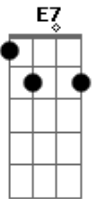

# October Country - My Girlfriend Is a Witch

tom:

Am

[Primeira Parte]

Am C  
Riding high  
B Bb Am  
Leaving trails of smoke across the sky  
C  
On a broom  
B Bb Am  
Glad that I am safe within my room  
Dm Dbm Cm Bm Bbm Am  
I know my girlfriend is a witch

( G F G F E7 )  
( Am C B Bb )

[Segunda Parte]

Am C  
Spells fill the air  
B Bb Am  
I think I hear footsteps on my stair  
C  
Coming near  
B Bb Am  
Her thoughts are telling me that she's here  
Dm Dbm Cm Bm Bbm Am

© ukulele-chords.com

© ukulele-chords.com

© ukulele-chords.com

© ukulele-chords.com

© ukulele-chords.com

I know my girlfriend is a witch

( G F G F E7 )

[Solo] Am C B Bb  
Am C B Bb  
Am C B Bb  
Am C B Bb  
Am C B Bb  
Am C B Bb  
Am C B Bb  
Am C B Bb