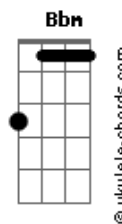

Ocean Alley - All Worn Out

tom:

Intro: **Bbm7** **Eb** **Bbm7** **Eb**
Gb **Eb** **Gb** **Ab**

Db **Bbm**
Hold me down
Db **Bbm**
I'm not the one to stay around
Gb **Ab**
I'm lost again
Gb **Ab**
It's getting kinda turbulent
Db **Bbm**
Pull the roses out
Db **Bbm**
The stems look sad and wilted now

Gb **Eb**
You need a friend
Gb **Ab**
In the heat of it
Bbm **Gb**
The heat of it
Bbm **Gb**
In the heat of it
Bbm **Gb**
In the heat of it
Ab **Gb** **Gb** **Fm** **Gb**
You need a friend
Ab **Gb** **Gb** **Fm** **Ab**
But I'll be gone

Bbm **Eb**
Away
(**Bbm7** **Eb** **Gb**)
(**Eb** **Gb** **Ab**)

Bbm **Eb**
I'm weightless now
Bbm **Eb**

Acordes

My feet can barely touch the ground

Gb **Eb**
I'm lost in space
Gb **Ab**
I've never felt so far away
Bbm **Eb**
Well, am I up or down?
Bbm **Eb**
I seem to keep on spinning round

Gb **Eb**
You need a friend
Gb **Ab**
In the heat of it
Bbm **Gb**
The heat of it
Bbm **Gb**
In the heat of it
Bbm **Gb**
In the heat of it
Ab **Gb** **Gb** **Fm** **Gb**
You need a friend
Ab **Gb** **Gb** **Fm** **Ab**
But I'll be gone
Bbm **Eb**
Away

(**Bbm** **Eb** **Gb** **Eb**)
(**Gb** **Ab** **Bbm** **Eb**)
(**Bbm** **Eb** **Gb** **Eb** **Gb** **Ab**)

Ab **Bbm** **Gb**
In the heat of it
Bbm **Gb**
The heat of it
Bbm **Gb**
In the heat of it
Ab **Gb** **Gb** **Fm** **Gb**
You need a friend
But I'll be gone

[Final] **Ab** **Gb** **Gb** **Fm** **Ab**