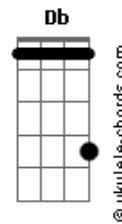

Ocean Alley - All Worn Out

tom:

Intro: **Bbm7** **Eb** **Bbm7** **Eb**
Gb **Eb** **Gb** **Ab**

Db **Bbm**
Hold me down
Db **Bbm**
I'm not the one to stay around
Gb **Ab**
I'm lost again
Gb **Ab**
It's getting kinda turbulent
Db **Bbm**
Pull the roses out
Db **Bbm**
The stems look sad and wilted now

Gb **Eb**
You need a friend
Gb **Ab**
In the heat of it
Bbm **Gb**
The heat of it
Bbm **Gb**
In the heat of it
Bbm **Gb**
In the heat of it
Ab **Gb** **Gb** **Fm** **Gb**
You need a friend
Ab **Gb** **Gb** **Fm** **Ab**
But I'll be gone

Bbm **Eb**
Away
(**Bbm7** **Eb** **Gb**)
(**Eb** **Gb** **Ab**)

Bbm **Eb**
I'm weightless now
Bbm **Eb**

Acordes

My feet can barely touch the ground
Gb **Eb**
I'm lost in space
Gb **Ab**
I've never felt so far away
Bbm **Eb**
Well, am I up or down?
Bbm **Eb**
I seem to keep on spinning round

Gb **Eb**
You need a friend
Gb **Ab**
In the heat of it
Bbm **Gb**
The heat of it
Bbm **Gb**
In the heat of it
Bbm **Gb**
In the heat of it
Ab **Gb** **Gb** **Fm** **Gb**
You need a friend
Ab **Gb** **Gb** **Fm** **Ab**
But I'll be gone
Bbm **Eb**
Away

(**Bbm** **Eb** **Gb** **Eb**)
(**Gb** **Ab** **Bbm** **Eb**)
(**Bbm** **Eb** **Gb** **Eb** **Gb** **Ab**)

Ab **Bbm** **Gb**
In the heat of it
Bbm **Gb**
The heat of it
Bbm **Gb**
In the heat of it
Ab **Gb** **Gb** **Fm** **Gb**
You need a friend
But I'll be gone

[Final] **Ab** **Gb** **Gb** **Fm** **Ab**