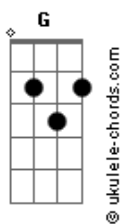

Ocean Alley - All Worn Out

tom:

Intro: **Bbm7** **Eb** **Bbm7** **Eb**
Gb **Eb** **Gb** **Ab**

Db **Bbm**
Hold me down
Db **Bbm**
I'm not the one to stay around
Gb **Ab**
I'm lost again
Gb **Ab**
It's getting kinda turbulent
Db **Bbm**
Pull the roses out
Db **Bbm**
The stems look sad and wilted now

Gb **Eb**
You need a friend
Gb **Ab**
In the heat of it
Bbm **Gb**
The heat of it
Bbm **Gb**
In the heat of it
Bbm **Gb**
In the heat of it
Ab **Gb** **Gb** **Fm** **Gb**
You need a friend
Ab **Gb** **Gb** **Fm** **Ab**
But I'll be gone

Bbm **Eb**
Away
(**Bbm7** **Eb** **Gb**)
(**Eb** **Gb** **Ab**)

Bbm **Eb**
I'm weightless now
Bbm **Eb**

Acordes

My feet can barely touch the ground

Gb **Eb**
I'm lost in space
Gb **Ab**
I've never felt so far away
Bbm **Eb**
Well, am I up or down?
Bbm **Eb**
I seem to keep on spinning round

Gb **Eb**
You need a friend
Gb **Ab**
In the heat of it
Bbm **Gb**
The heat of it
Bbm **Gb**
In the heat of it
Bbm **Gb**
In the heat of it
Ab **Gb** **Gb** **Fm** **Gb**
You need a friend
Ab **Gb** **Gb** **Fm** **Ab**
But I'll be gone
Bbm **Eb**
Away

(**Bbm** **Eb** **Gb** **Eb**)
(**Gb** **Ab** **Bbm** **Eb**)
(**Bbm** **Eb** **Gb** **Eb** **Gb** **Ab**)

Ab **Bbm** **Gb**
In the heat of it
Bbm **Gb**
The heat of it
Bbm **Gb**
In the heat of it
Ab **Gb** **Gb** **Fm** **Gb**
You need a friend
But I'll be gone

[Final] **Ab** **Gb** **Gb** **Fm** **Ab**