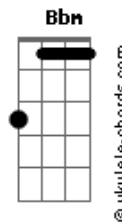

Ocean Alley - All Worn Out

tom:

Intro: **Bbm7** **Eb** **Bbm7** **Eb**
Gb **Eb** **Gb** **Ab**

Db **Bbm**
Hold me down
Db **Bbm**
I'm not the one to stay around
Gb **Ab**
I'm lost again
Gb **Ab**
It's getting kinda turbulent
Db **Bbm**
Pull the roses out
Db **Bbm**
The stems look sad and wilted now

Gb **Eb**
You need a friend
Gb **Ab**
In the heat of it
Bbm **Gb**
The heat of it
Bbm **Gb**
In the heat of it
Bbm **Gb**
In the heat of it
Ab **Gb** **Gb** **Fm** **Gb**
You need a friend
Ab **Gb** **Gb** **Fm** **Ab**
But I'll be gone

Bbm **Eb**
Away
(**Bbm7** **Eb** **Gb**)
(**Eb** **Gb** **Ab**)

Bbm **Eb**
I'm weightless now
Bbm **Eb**

Acordes

My feet can barely touch the ground
Gb **Eb**
I'm lost in space
Gb **Ab**
I've never felt so far away
Bbm **Eb**
Well, am I up or down?
Bbm **Eb**
I seem to keep on spinning round

Gb **Eb**
You need a friend
Gb **Ab**
In the heat of it
Bbm **Gb**
The heat of it
Bbm **Gb**
In the heat of it
Bbm **Gb**
In the heat of it
Ab **Gb** **Gb** **Fm** **Gb**
You need a friend
Ab **Gb** **Gb** **Fm** **Ab**
But I'll be gone
Bbm **Eb**
Away

(**Bbm** **Eb** **Gb** **Eb**)
(**Gb** **Ab** **Bbm** **Eb**)
(**Bbm** **Eb** **Gb** **Eb** **Gb** **Ab**)

Ab **Bbm** **Gb**
In the heat of it
Bbm **Gb**
The heat of it
Bbm **Gb**
In the heat of it
Ab **Gb** **Gb** **Fm** **Gb**
You need a friend
But I'll be gone

[Final] **Ab** **Gb** **Gb** **Fm** **Ab**