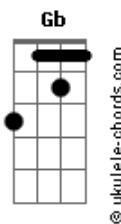

Ocean Alley - All Worn Out

tom:

Intro: **Bbm7** **Eb** **Bbm7** **Eb**
Gb **Eb** **Gb** **Ab**

Db **Bbm**
Hold me down
Db **Bbm**
I'm not the one to stay around
Gb **Ab**
I'm lost again
Gb **Ab**
It's getting kinda turbulent
Db **Bbm**
Pull the roses out
Db **Bbm**
The stems look sad and wilted now

Gb **Eb**
You need a friend
Gb **Ab**
In the heat of it
Bbm **Gb**
The heat of it
Bbm **Gb**
In the heat of it
Bbm **Gb**
In the heat of it
Ab **Gb** **Gb** **Fm** **Gb**
You need a friend
Ab **Gb** **Gb** **Fm** **Ab**
But I'll be gone

Bbm **Eb**
Away
(**Bbm7** **Eb** **Gb**)
(**Eb** **Gb** **Ab**)

Bbm **Eb**
I'm weightless now
Bbm **Eb**

Acordes

My feet can barely touch the ground

Gb **Eb**
I'm lost in space
Gb **Ab**
I've never felt so far away
Bbm **Eb**
Well, am I up or down?
Bbm **Eb**
I seem to keep on spinning round

Gb **Eb**
You need a friend
Gb **Ab**
In the heat of it
Bbm **Gb**
The heat of it
Bbm **Gb**
In the heat of it
Bbm **Gb**
In the heat of it
Ab **Gb** **Gb** **Fm** **Gb**
You need a friend
Ab **Gb** **Gb** **Fm** **Ab**
But I'll be gone
Bbm **Eb**
Away

(**Bbm** **Eb** **Gb** **Eb**)
(**Gb** **Ab** **Bbm** **Eb**)
(**Bbm** **Eb** **Gb** **Eb** **Gb** **Ab**)

Ab **Bbm** **Gb**
In the heat of it
Bbm **Gb**
The heat of it
Bbm **Gb**
In the heat of it
Ab **Gb** **Gb** **Fm** **Gb**
You need a friend
But I'll be gone

[Final] **Ab** **Gb** **Gb** **Fm** **Ab**