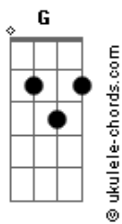

Ocean Alley - All Worn Out

tom:

Intro: **Bbm7** **Eb** **Bbm7** **Eb**
Gb **Eb** **Gb** **Ab**

Db **Bbm**
Hold me down
Db **Bbm**
I'm not the one to stay around
Gb **Ab**
I'm lost again
Gb **Ab**
It's getting kinda turbulent
Db **Bbm**
Pull the roses out
Db **Bbm**
The stems look sad and wilted now

Gb **Eb**
You need a friend
Gb **Ab**
In the heat of it
Bbm **Gb**
The heat of it
Bbm **Gb**
In the heat of it
Bbm **Gb**
In the heat of it
Ab **Gb** **Gb** **Fm** **Gb**
You need a friend
Ab **Gb** **Gb** **Fm** **Ab**
But I'll be gone

Bbm **Eb**
Away
(**Bbm7** **Eb** **Gb**)
(**Eb** **Gb** **Ab**)

Bbm **Eb**
I'm weightless now
Bbm **Eb**

Acordes

My feet can barely touch the ground
Gb **Eb**
I'm lost in space
Gb **Ab**
I've never felt so far away
Bbm **Eb**
Well, am I up or down?
Bbm **Eb**
I seem to keep on spinning round

Gb **Eb**
You need a friend
Gb **Ab**
In the heat of it
Bbm **Gb**
The heat of it
Bbm **Gb**
In the heat of it
Bbm **Gb**
In the heat of it
Ab **Gb** **Gb** **Fm** **Gb**
You need a friend
Ab **Gb** **Gb** **Fm** **Ab**
But I'll be gone
Bbm **Eb**
Away

(**Bbm** **Eb** **Gb** **Eb**)
(**Gb** **Ab** **Bbm** **Eb**)
(**Bbm** **Eb** **Gb** **Eb** **Gb** **Ab**)

Ab **Bbm** **Gb**
In the heat of it
Bbm **Gb**
The heat of it
Bbm **Gb**
In the heat of it
Ab **Gb** **Gb** **Fm** **Gb**
You need a friend
But I'll be gone

[Final] **Ab** **Gb** **Gb** **Fm** **Ab**