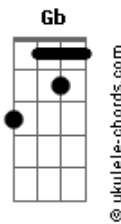

Ocean Alley - All Worn Out

tom:

Intro: **Bbm7** **Eb** **Bbm7** **Eb**
Gb **Eb** **Gb** **Ab**

Db **Bbm**
Hold me down
Db **Bbm**
I'm not the one to stay around
Gb **Ab**
I'm lost again
Gb **Ab**
It's getting kinda turbulent
Db **Bbm**
Pull the roses out
Db **Bbm**
The stems look sad and wilted now

Gb **Eb**
You need a friend
Gb **Ab**
In the heat of it
Bbm **Gb**
The heat of it
Bbm **Gb**
In the heat of it
Bbm **Gb**
In the heat of it
Ab **Gb** **Gb** **Fm** **Gb**
You need a friend
Ab **Gb** **Gb** **Fm** **Ab**
But I'll be gone

Bbm **Eb**
Away
(**Bbm7** **Eb** **Gb**)
(**Eb** **Gb** **Ab**)

Bbm **Eb**
I'm weightless now
Bbm **Eb**

Acordes

My feet can barely touch the ground
Gb **Eb**
I'm lost in space
Gb **Ab**
I've never felt so far away
Bbm **Eb**
Well, am I up or down?
Bbm **Eb**
I seem to keep on spinning round

Gb **Eb**
You need a friend
Gb **Ab**
In the heat of it
Bbm **Gb**
The heat of it
Bbm **Gb**
In the heat of it
Bbm **Gb**
In the heat of it
Ab **Gb** **Gb** **Fm** **Gb**
You need a friend
Ab **Gb** **Gb** **Fm** **Ab**
But I'll be gone
Bbm **Eb**
Away

(**Bbm** **Eb** **Gb** **Eb**)
(**Gb** **Ab** **Bbm** **Eb**)
(**Bbm** **Eb** **Gb** **Eb** **Gb** **Ab**)

Ab **Bbm** **Gb**
In the heat of it
Bbm **Gb**
The heat of it
Bbm **Gb**
In the heat of it
Ab **Gb** **Gb** **Fm** **Gb**
You need a friend
But I'll be gone

[Final] **Ab** **Gb** **Gb** **Fm** **Ab**