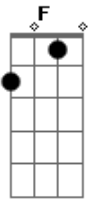

## Acordes

© ukulele-chords.com

© ukulele-chords.com

© ukulele-chords.com

© ukulele-chords.com

C G F  
 Christe Eleison  
 Am7 G F  
 Christe Eleison  
 Am7 G F  
 Eleison

Am7 G F  
 Senhor, perdoa-me, toma-me  
 Am7 G F  
 Quero ser ressuscitado