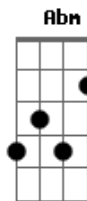

© ukulele-chords.com