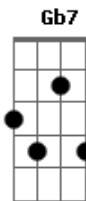

© ukulele-chords.com