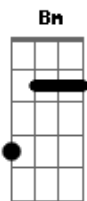

© ukulele-chords.com