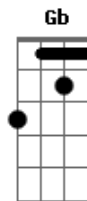

© ukulele-chords.com