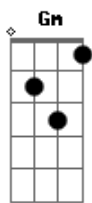

© ukulele-chords.com