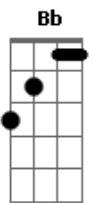

© ukulele-chords.com