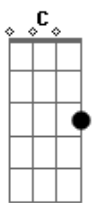

© ukulele-chords.com