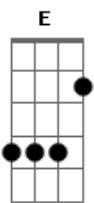

© ukulele-chords.com