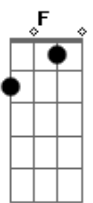

Oasis - The Turning

Tom: F
Intro: Dm | G | Gm | D | x4

Verse 1:
Dm Eyes over the city, Rise up from your soul,
Dm Hang over the streets at night, brought on by
the cold

Verse 2:
Dm We live with the numbers, mining a dream for the same
old song,
Dm What hope for the turning, if everything you know is
wrong.

Chorus 1:
D So come on, shake your ragdoll baby, before you change
your mind,
E And come on, when the rapture takes me, Be the fallen
angel by my side.

Link: Dm | G | Gm | D |

Verse 3:
Dm You carry the lantern, I'll carry you home,
Dm You search for the dissapeared, I'll bury the
cold

Verse 4:
Dm Yours is a messiah, mine is a dream and it won't be
very long,
Dm Gm D

No hope for the journey, if no-one ever sees the
dawn.

Chorus 2:
D Ab G D Ab G
D So come on, shake your ragdoll baby, before you change
your mind,
D Ab G D Ab G
D Then come on, when the rapture takes me, will you be by my
side?,
D Ab G D Ab G
D So come on, shake your ragdoll baby, before you change
your mind,
G Ab G D F
G Then come on, when the rapture takes me, be the fallen
angel by my side.

Solo: | Bb C | D | x4

Chorus 3:
D Bb C D Bb C
D So come on, shake your ragdoll baby, before you change your
mind,
D Bb C D Bb C
D Then come on, when the rapture takes me, will you be by my
side?,
D Bb C D Bb C
D Then come on, shake your ragdoll baby, before you change
your mind,
E Bb C D F
E Then come on, when the rapture takes me, be the fallen
angel by my side.

Outro: Dm | G | Gm | D | to fade.

Acordes

© ukulele-chords.com