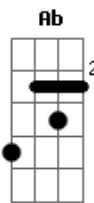

© ukulele-chords.com