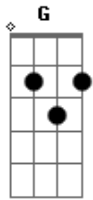

Oasis - The Nature Of Reality

Tom: **G**

6ª corda 1 tom abaixo - **D**

Intro:

Verse 1:

D2

The nature of reality

G **Bb**
Is pure subjective fantasy

A **C**

Space and time and here and now

G **F E Eb**

Are only in your mind

Intro: Verse 2:

Machine of god and devil too

With no weapons just the truth

Belief does not existence make

It's only in your mind

Intro: Guitar Solo:

A **C**
The nature of reality

G **F E Eb**
Is only in your mind

Acordes

© ukulele-chords.com

© ukulele-chords.com

© ukulele-chords.com