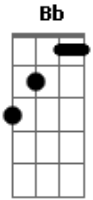

Oasis - The Nature Of Reality

Tom: **G**

6ª corda 1 tom abaixo - **D**

Intro:

Verse 1:

D2

The nature of reality

G **Bb**
Is pure subjective fantasy

A **C**

Space and time and here and now

G **F E Eb**

Are only in your mind

Intro: Verse 2:

Machine of god and devil too

With no weapons just the truth

Belief does not existence make

It's only in your mind

Intro: Guitar Solo:

A **C**
The nature of reality

G **F E Eb**
Is only in your mind

Acordes

© ukulele-chords.com

© ukulele-chords.com

© ukulele-chords.com