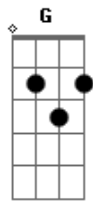

© ukulele-chords.com