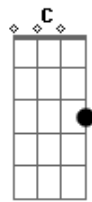

© ukulele-chords.com