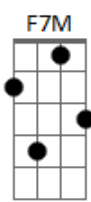

© ukulele-chords.com