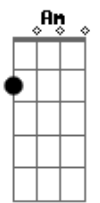

© ukulele-chords.com