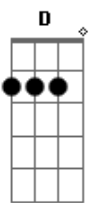

© ukulele-chords.com