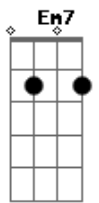

© ukulele-chords.com