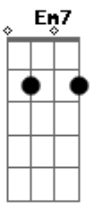

© ukulele-chords.com