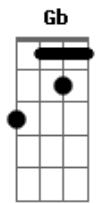

© ukulele-chords.com