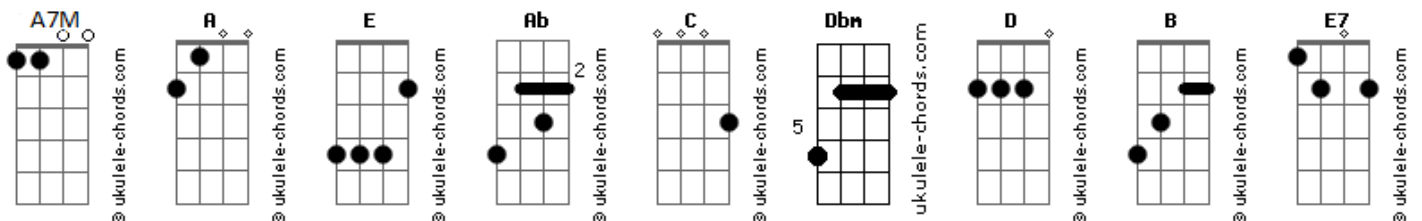

h=hammer on

and whenever, at the end of the verses, when guitar 1 plays an "E", guitar 2 plays an "E2".

Verse 1

E Ab Dbm A2
She's electric

She's in a family full of eccentrics
E Ab Dbm A2
She's done things I've never expected
C D E
and I need more time

Verse 2

She's got a sister
And God only knows how I've missed her
And on the palm of her hand is a blister
And I need more time

Pre-chorus

A A7M A A7M
And I want you to know, I've got my mind made up now

A Dbm E E7
But I need more time
A A7M A A7M
And I want you to say, do you know what I'm saying
A Dbm
But I need more....

Chorus

E
Cause I'll be you and you'll be me
E7
There's lots and lots for us to see
Gbm7
There's lots and lots for us to do
B
She is electric, can I be electric too?
Solo

- ghost note, toque rápido e levemente

(E Ab Dbm A2 (3x)) C D E

Verse 3

She's got a brother
We don't get on with one another
But I quite fancy her mother
And I think that she likes me

Verse 4

She's got a cousin
In fact she's got 'bout a dozen
She's got one in the oven
But it's nothing to do with me

Pre-Chorus

And I want you to know I've got my mind made up now
But I need more time
And I want you to say, do you know what I'm saying
But I need more

Chorus

Cause I'll be you and you'll be me
There lots and lots for us to see
There's lots and lots for us to do
B C D E
She is electric can I be electric, too can I be electric
C D E C D E
too can I be electric too

Song keeps going: C D E and ends with a slower C D E

Acordes