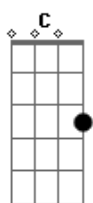

Oasis - Sad Song

tom:

Intro: Am C Am C
Am C Am C

Sing a sad song in a lonely place

And try to put a word in for me

It's been so long since i found a space

You better put in two or three

We as people are just walking round

Throwing it all away

Throwing it all away

Throwing it all away

At the end of the day

If you're needing something i can give

I know i'd help you if i can

Acordes

© ukulele-chords.com