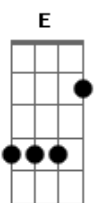

Oasis - Sad Song

tom:

Intro: Am C Am C
Am C Am C

Sing a sad song in a lonely place

And try to put a word in for me

It's been so long since i found a space

You better put in two or three

We as people are just walking round

© ukulele-chords.com

© ukulele-chords.com

© ukulele-chords.com

© ukulele-chords.com

© ukulele-chords.com

© ukulele-chords.com

If you're honest and you say that you did

You know that i would give you my hand