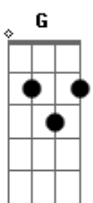

© ukulele-chords.com