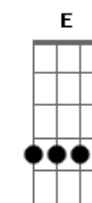

© ukulele-chords.com