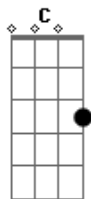

© ukulele-chords.com

© ukulele-chords.com