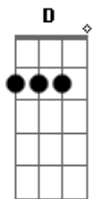

(refrão)
C Where we're livin' in this town
Am F
The sun is coming up and it's going down
C G D D2 D D D D2 D
But it's all just the same at the end of the day
C C
And we cheat and we lie
Am F
Nobody says it's wrong so we don't ask why
C G D D2 D D D D2
D
'Cos it's all just the same at the end of the day
F C
Are we throwing it all away
F C
We're throwing it all away
F C E
We're throwing it all away at the end of the day

Am F
If you need it something I can give
D7sus2 I know I'd help you if I can
Am F
If you're honest and you say what you did
D7sus2

You know that I would give you my hand
Am F
Or a sad song in a lonely place
D7sus2 E7 G
I'll try and put a word in for you
Am F
You need a shoulder? Well if that's the case
D7sus2 E7 G
You know there's nothing I wouldn't do
(refrão)
C G
Where we're livin' in this town
Am F
The sun is coming up and it's going down
C G D D2 D D D D2 D
But it's all just the same at the end of the day
C C
And we cheat and we lie
Am G
Nobody says it's wrong so we don't ask why
C G D D2 D D D D2
D
'Cos it's all just the same at the end of the day

F C
Don't throw it all away
F C
Don't throw it all away
F C
Don't throw it all away
F C
Don't throw it all away
(solo - violão 2)
Don't throw...
F C
...it all away
F C
Don't throw it all away
F C
Don't throw it all away
F C
Don't throw it all away... at the end of the day
E E7

Acordes