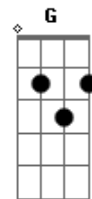

© ukulele-chords.com