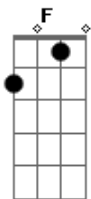

© ukulele-chords.com