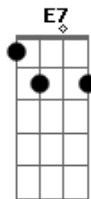

© ukulele-chords.com