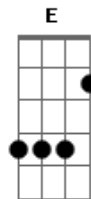

© ukulele-chords.com