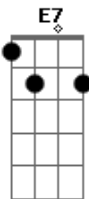

© ukulele-chords.com