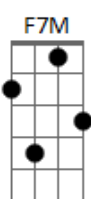

© ukulele-chords.com

© ukulele-chords.com