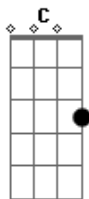

© ukulele-chords.com