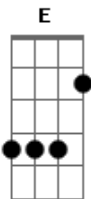

© ukulele-chords.com