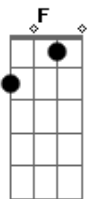

© ukulele-chords.com