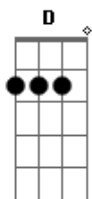

(refrão)

C G
Where we're livin' in this town
Am7 F7M
The sun is coming up and it's going down
C G D D2 D D D D2 D
But it's all just the same at the end of the day
C C
And we cheat and we lie
Am7 F7M
Nobody says it's wrong so we don't ask why
C G D D2 D D D D2
D
'Cos it's all just the same at the end of the day
F7M C
Are we throwing it all away
F7M C
We're throwing it all away
F7M C E
We're throwing it all away at the end of the day

Am7 F7M
If you need it something I can give
D7sus2 E7 G
I know I'd help you if I can
Am7 F7M
If you're honest and you say what you did
D7sus2 E7 G

You know that I would give you my hand
Am7 F7M
Or a sad song in a lonely place
D7sus2 E7 G
I'll try and put a word in for you
Am7 F7M
You need a shoulder? Well if that's the case
D7sus2 E7 G
You know there's nothing I wouldn't do

(refrão)
C G
Where we're livin' in this town
Am7 F
The sun is coming up and it's going down
C G D D2 D D D D2 D
But it's all just the same at the end of the day
C C
And we cheat and we lie
Am7 G
Nobody says it's wrong so we don't ask why
C G D D2 D D D D2
'Cos it's all just the same at the end of the day

F7M C
Don't throw it all away
F7M C
Don't throw it all away
F7M C
Don't throw it all away
F7M C
Don't throw it all away

(solo - violão 2)

Don't throw...

F7M C
...it all away
F7M C
Don't throw it all away
F7M C
Don't throw it all away
F7M C
Don't throw it all away... at the end of the day E E7

Acordes