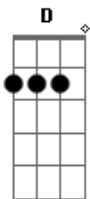

(refrão)

C G
Where we're livin' in this town
Am7 F7M
The sun is coming up and it's going down
C G D D2 D D D D2 D
But it's all just the same at the end of the day
C C
And we cheat and we lie
Am7 F7M
Nobody says it's wrong so we don't ask why
C G D D2 D D D D2
D
'Cos it's all just the same at the end of the day
F7M C
Are we throwing it all away
F7M C
We're throwing it all away
F7M C E
We're throwing it all away at the end of the day

Am7 F7M
If you need it something I can give
D7sus2 E7 G
I know I'd help you if I can
Am7 F7M
If you're honest and you say what you did
D7sus2 E7 G

You know that I would give you my hand
Am7 F7M
Or a sad song in a lonely place
D7sus2 E7 G
I'll try and put a word in for you
Am7 F7M
You need a shoulder? Well if that's the case
D7sus2 E7 G
You know there's nothing I wouldn't do

(refrão)
C G
Where we're livin' in this town
Am7 F
The sun is coming up and it's going down
C G D D2 D D D D2 D
But it's all just the same at the end of the day
C C
And we cheat and we lie
Am7 G
Nobody says it's wrong so we don't ask why
C G D D2 D D D D2
'Cos it's all just the same at the end of the day

F7M C
Don't throw it all away
F7M C
Don't throw it all away
F7M C
Don't throw it all away
F7M C
Don't throw it all away

(solo - violão 2)

Don't throw...

F7M C
...it all away
F7M C
Don't throw it all away
F7M C
Don't throw it all away
F7M C
Don't throw it all away... at the end of the day E E7

Acordes