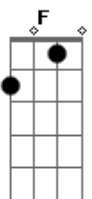

© ukulele-chords.com