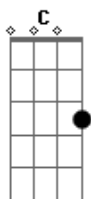

© ukulele-chords.com