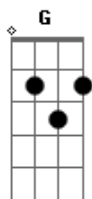

© ukulele-chords.com