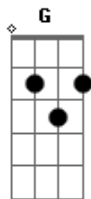

© ukulele-chords.com