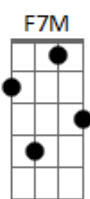

© ukulele-chords.com

© ukulele-chords.com