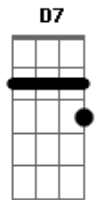

© ukulele-chords.com