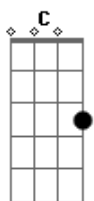

© ukulele-chords.com