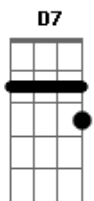

© ukulele-chords.com