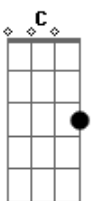

© ukulele-chords.com