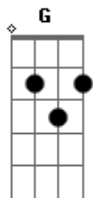

Oasis - Roll With It

Tom: G

Intro: -----

D7 C G D7 C G D7 C G D7 C A
 (O "A" é acompanhado dessa viradinha rápida: A A2 A A A2 A)

verso 1

G
 You gotta roll with it, you gotta take it slow,
 you gotta say what you say, don't let anybody get in your way,
 'coz it's all too much for me to take
 G
 Don't ever stand aside, don't ever be denied,
 you wanna be who'd be if you're coming with me
 C G A
 I think I've got a feeling I've lost inside
 C G A
 I think I'm gonna take me away and hide
 C G D G
 I'm thinking of things that I just can't abide

Refrão

F G
 I know the roads down which your life will drive
 F G
 I found the key that lets you slip inside
 F G
 kiss the girl she's not behind the door
 F
 I know I think I recognize your face
 C D
 but I've never seen you before
 tab for the end of chorus:

but I've never seen you before
 Verso 2

Refrão

Verso de novo

I think I've got a feeling I've lost inside

SOLO

! bem rapido !

Acordes

© ukulele-chords.com