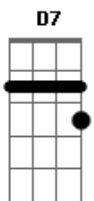

© ukulele-chords.com