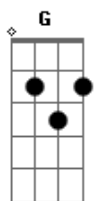

© ukulele-chords.com

© ukulele-chords.com