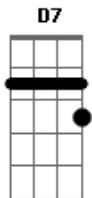

© ukulele-chords.com