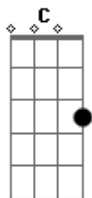

© ukulele-chords.com