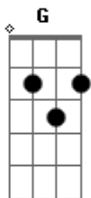

Oasis - (Probably) All in The Mind

Tom: G

(Probably) all in the mind

Riff:

G (riff)

Show me who you are

I'll show you what you love

C G (riff)
I'll give you half the world if that's enough

G (riff)

Let me take you down

Let me hear you smile

C G (riff)
Let me rest my head here for a while

D C G (riff)

In the end we'll leave it all behind

D C A
Because the life I think I'm trying to find

C G (riff)
Is probably all in the mind

Solo sobre D, Cadd9, G (2x), D, Cadd9, A, G

G (riff)

Show me who you are

I'll show you what you love

C G (riff)
I'll give you half the world if that's enough

Show me who you are

I'll show you what you love

I'll give you all the world if that's enough

Obs: O Riff é mais ou menos esse, mas dá pra enganar.

Acordes

© ukulele-chords.com

© ukulele-chords.com

© ukulele-chords.com

© ukulele-chords.com

ukulele-chords.com