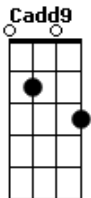

Oasis - (Probably) All in The Mind

Tom: G

(Probably) all in the mind

Riff:

G (riff)

Show me who you are

I'll show you what you love

C G (riff)
I'll give you half the world if that's enough

G (riff)

Let me take you down

Let me hear you smile

C G (riff)
Let me rest my head here for a while

D C G (riff)

In the end we'll leave it all behind

D C A
Because the life I think I'm trying to find

C G (riff)
Is probably all in the mind

Solo sobre D, Cadd9, G (2x), D, Cadd9, A, G

G (riff)

Show me who you are

I'll show you what you love

C G (riff)
I'll give you half the world if that's enough

Show me who you are

I'll show you what you love

I'll give you all the world if that's enough

Obs: O Riff é mais ou menos esse, mas dá pra enganar.

Acordes

© ukulele-chords.com

© ukulele-chords.com

© ukulele-chords.com

© ukulele-chords.com

ukulele-chords.com