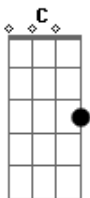

Oasis - (Probably) All in The Mind

Tom: G

(Probably) all in the mind

Riff:

G (riff)

Show me who you are
I'll show you what you love

C G (riff)
I'll give you half the world if that's enough

G (riff)

Let me take you down
Let me hear you smile

C G (riff)
Let me rest my head here for a while

D C G (riff)
In the end we'll leave it all behind
D C A
Because the life I think I'm trying to find
C G (riff)
Is probably all in the mind

Solo sobre D, Cadd9, G (2x), D, Cadd9, A, G

G (riff)

Show me who you are
I'll show you what you love

C G (riff)
I'll give you half the world if that's enough

Show me who you are
I'll show you what you love
I'll give you all the world if that's enough

Obs: O Riff é mais ou menos esse, mas dá pra enganar.

Acordes

© ukulele-chords.com

© ukulele-chords.com

© ukulele-chords.com

© ukulele-chords.com

ukulele-chords.com