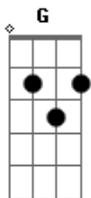

Oasis - (Probably) All in The Mind

Tom: G

(Probably) all in the mind

Riff:

G (riff)

Show me who you are
I'll show you what you love

C G (riff)
I'll give you half the world if that's enough

G (riff)

Let me take you down
Let me hear you smile

C G (riff)
Let me rest my head here for a while

D C G (riff)
In the end we'll leave it all behind
D C A
Because the life I think I'm trying to find
C G (riff)
Is probably all in the mind

Solo sobre D, Cadd9, G (2x), D, Cadd9, A, G

G (riff)

Show me who you are
I'll show you what you love

C G (riff)
I'll give you half the world if that's enough

Show me who you are
I'll show you what you love
I'll give you all the world if that's enough

Obs: O Riff é mais ou menos esse, mas dá pra enganar.

Acordes

© ukulele-chords.com

© ukulele-chords.com

© ukulele-chords.com

© ukulele-chords.com

ukulele-chords.com