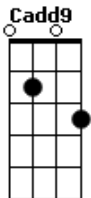

Oasis - (Probably) All in The Mind

Tom: G

(Probably) all in the mind

Riff:

G (riff)

Show me who you are
I'll show you what you love

C G (riff)
I'll give you half the world if that's enough

G (riff)

Let me take you down
Let me hear you smile

C G (riff)
Let me rest my head here for a while

D C G (riff)
In the end we'll leave it all behind
D C A
Because the life I think I'm trying to find
C G (riff)
Is probably all in the mind

Solo sobre D, Cadd9, G (2x), D, Cadd9, A, G

G (riff)

Show me who you are
I'll show you what you love

C G (riff)
I'll give you half the world if that's enough

Show me who you are
I'll show you what you love
I'll give you all the world if that's enough

Obs: O Riff é mais ou menos esse, mas dá pra enganar.

Acordes

© ukulele-chords.com

© ukulele-chords.com

© ukulele-chords.com

© ukulele-chords.com

ukulele-chords.com