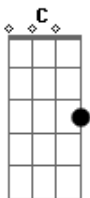

Oasis - (Probably) All in The Mind

Tom: G

(Probably) all in the mind

Riff:

G (riff)

Show me who you are

I'll show you what you love

C G (riff)
I'll give you half the world if that's enough

G (riff)

Let me take you down

Let me hear you smile

C G (riff)
Let me rest my head here for a while

D C G (riff)

In the end we'll leave it all behind

D C A
Because the life I think I'm trying to find

C G (riff)
Is probably all in the mind

Solo sobre D, Cadd9, G (2x), D, Cadd9, A, G

G (riff)

Show me who you are

I'll show you what you love

C G (riff)
I'll give you half the world if that's enough

Show me who you are

I'll show you what you love

I'll give you all the world if that's enough

Obs: O Riff é mais ou menos esse, mas dá pra enganar.

Acordes

© ukulele-chords.com

© ukulele-chords.com

© ukulele-chords.com

© ukulele-chords.com

ukulele-chords.com