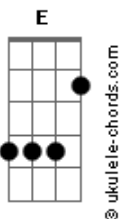

Ab (x46654)

AaddG (x02223)

C (x35553)

B7 (x24242)

Gb (2443xx)

Gb11

G

B
Intro: -----
Tab key:
b = bend (7b8 means bend the string at the 7th fret to produce the note that the string would make if played at the 8th fret with no bend)

r = release bend

h = hammer on

p = pull off

s = slide

E Ab Dbm A **C B7 E** **E Ab**

C B7 E

VERSE 1

E Ab Dbm A
There's no need for you to say you're sorry
C B7 E
Goodbye, I'm going home

E Ab Dbm A
I don't care no more so don't you worry
C B7 E
Goodbye, I'm going home

PRE-CHORUS

AaddG **E**
AaddG
I hate the way that even though you know you're
wrong

E **AaddG**
You say you're right I hate the books you
read and

E Gb

all your friends Your music's shite it keeps me

A G
up all night up all night

E Ab Dbm A C
B7
There's no need for you to say you're sorry Goodbye, I'm
going

E E Ab Dbm
home I don't care no more so don't you
A C B7 E AaddG
worry Goodbye, I'm going home I hate the way the
you are so

AaddG E AaddG
sarcastic And you're not very bright You
think that

E Gb
everything you've done's fantastic Your music's shite it
keeps me

A G
up all night up all night

SOLO

E Ab Dbm A C B7 E

E Ab Dbm A C B7 E

BRIDGE

Dbm Abm A E
And it will be nice to be alone for a week or two

Dbm Abm A B
Then I know that I will be right, right back here with you
A Abm Gb11 B A Abm Gb11
with you with you with you with you with you with you with you with you

FINAL VERSE

E Ab Dbm A
There's no need for you to say you're sorry Goodbye, I'm
going

E E Ab Dbm
home I don't care no more so don't you

worry Goodbye.....I'm going.....home

Acordes