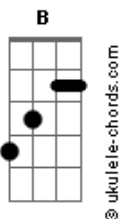

Ab (x46654)

AaddG (x02223)

C (x35553)

B7 (x24242)

Gb (2443xx)

Gb11

G

B
Intro: -----
Tab key:
b = bend (7b8 means bend the string at the 7th fret to produce the note that the string would make if played at the 8th fret with no bend)

r = release bend

h = hammer on

p = pull off

s = slide

E Ab Dbm A **C B7 E** **E Ab**

C B7 E

VERSE 1

E Ab Dbm A
There's no need for you to say you're sorry
C B7 E
Goodbye, I'm going home

E Ab Dbm A
I don't care no more so don't you worry
C B7 E
Goodbye, I'm going home

PRE-CHORUS

AaddG **E**
AaddG
I hate the way that even though you know you're
wrong

E **AaddG**
You say you're right I hate the books you
read and

E Gb

all your friends Your music's shite it keeps me

A G
up all night up all night

E Ab Dbm A C
B7
There's no need for you to say you're sorry Goodbye, I'm
going

E E Ab Dbm
home I don't care no more so don't you
A C B7 E AaddG
worry Goodbye, I'm going home I hate the way the
you are so

AaddG E AaddG
sarcastic And you're not very bright You
think that

E Gb
everything you've done's fantastic Your music's shite it
keeps me

A G
up all night up all night

SOLO

E Ab Dbm A C B7 E

E Ab Dbm A C B7 E

BRIDGE

Dbm Abm A E
And it will be nice to be alone for a week or two

Dbm Abm A B
Then I know that I will be right, right back here with you
A Abm Gb11 B A Abm Gb11
with you with you with you with you with you with you with you with you

FINAL VERSE

E Ab Dbm A
There's no need for you to say you're sorry Goodbye, I'm
going

E E Ab Dbm
home I don't care no more so don't you

worry Goodbye.....I'm going.....home

Acordes