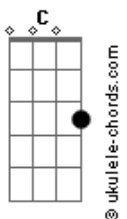

Ab (x46654)

AaddG (x02223)

C (x35553)

B7 (x24242)

Gb (2443xx)

Gb11

G

B
Intro: -----
Tab key:
b = bend (7b8 means bend the string at the 7th fret to produce the note that the string would make if played at the 8th fret with no bend)

r = release bend

h = hammer on

p = pull off

s = slide

E Ab Dbm A **C B7 E** **E Ab**

C B7 E

VERSE 1

E Ab Dbm A
There's no need for you to say you're sorry
C B7 E
Goodbye, I'm going home

E Ab Dbm A
I don't care no more so don't you worry
C B7 E
Goodbye, I'm going home

PRE-CHORUS

AaddG **E**
AaddG
I hate the way that even though you know you're
wrong

E **AaddG**
You say you're right I hate the books you
read and

E Gb

all your friends Your music's shite it keeps me

A G
up all night up all night

E Ab Dbm A C
B7
There's no need for you to say you're sorry Goodbye, I'm
going

E E Ab Dbm
home I don't care no more so don't you
A C B7 E AaddG
worry Goodbye, I'm going home I hate the way the
you are so

AaddG E AaddG
sarcastic And you're not very bright You
think that

E Gb
everything you've done's fantastic Your music's shite it
keeps me

A G
up all night up all night

SOLO

E Ab Dbm A C B7 E

E Ab Dbm A C B7 E

BRIDGE

Dbm Abm A E
And it will be nice to be alone for a week or two

Dbm Abm A B
Then I know that I will be right, right back here with you
A Abm Gb11 B A Abm Gb11
with you with you with you with you with you with you with you with you

FINAL VERSE

E Ab Dbm A
There's no need for you to say you're sorry Goodbye, I'm
going

E E Ab Dbm
home I don't care no more so don't you

worry Goodbye.....I'm going.....home

Acordes