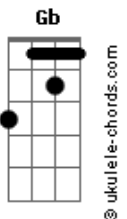

Ab (x46654)

AaddG (x02223)

C (x35553)

B7 (x24242)

Gb (2443xx)

Gb11

G

B
Intro: -----
Tab key:
b = bend (7b8 means bend the string at the 7th fret to produce the note that the string would make if played at the 8th fret with no bend)

r = release bend

h = hammer on

p = pull off

s = slide

E Ab Dbm A **C B7 E** **E Ab**

C B7 E

VERSE 1

E Ab Dbm A
There's no need for you to say you're sorry
C B7 E
Goodbye, I'm going home

E Ab Dbm A
I don't care no more so don't you worry
C B7 E
Goodbye, I'm going home

PRE-CHORUS

AaddG **E**
AaddG
I hate the way that even though you know you're
wrong

E **AaddG**
You say you're right I hate the books you
read and

E Gb

all your friends Your music's shite it keeps me

A G
up all night up all night

E Ab Dbm A C
B7
There's no need for you to say you're sorry Goodbye, I'm
going

E E Ab Dbm
home I don't care no more so don't you
A C B7 E AaddG
worry Goodbye, I'm going home I hate the way the
you are so

AaddG E AaddG
sarcastic And you're not very bright You
think that

E Gb
everything you've done's fantastic Your music's shite it
keeps me

A G
up all night up all night

SOLO

E Ab Dbm A C B7 E

E Ab Dbm A C B7 E

BRIDGE

Dbm Abm A E
And it will be nice to be alone for a week or two

Dbm Abm A B
Then I know that I will be right, right back here with you
A Abm Gb11 B A Abm Gb11
with you with you with you with you with you with you with you with you

FINAL VERSE

E Ab Dbm A
There's no need for you to say you're sorry Goodbye, I'm
going

E E Ab Dbm
home I don't care no more so don't you

worry Goodbye.....I'm going.....home

Acordes