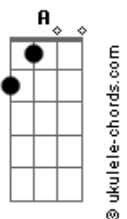

Ab (x46654)

AaddG (x02223)

C (x35553)

B7 (x24242)

Gb (2443xx)

Gb11

G

B
Intro: -----
Tab key:
b = bend (7b8 means bend the string at the 7th fret to produce the note that the string would make if played at the 8th fret with no bend)

r = release bend

h = hammer on

p = pull off

s = slide

E Ab Dbm A **C B7 E** **E Ab**

C B7 E

VERSE 1

E Ab Dbm A
There's no need for you to say you're sorry
C B7 E
Goodbye, I'm going home

E Ab Dbm A
I don't care no more so don't you worry
C B7 E
Goodbye, I'm going home

PRE-CHORUS

AaddG **E**
AaddG
I hate the way that even though you know you're
wrong

E **AaddG**
You say you're right I hate the books you
read and

E Gb

all your friends Your music's shite it keeps me

A G
up all night up all night

E Ab Dbm A C
B7
There's no need for you to say you're sorry Goodbye, I'm
going

E E Ab Dbm
home I don't care no more so don't you
A C B7 E AaddG
worry Goodbye, I'm going home I hate the way the
you are so

AaddG E AaddG
sarcastic And you're not very bright You
think that

E Gb
everything you've done's fantastic Your music's shite it
keeps me

A G
up all night up all night

SOLO

E Ab Dbm A C B7 E

E Ab Dbm A C B7 E

BRIDGE

Dbm Abm A E
And it will be nice to be alone for a week or two

Dbm Abm A B
Then I know that I will be right, right back here with you
A Abm Gb11 B A Abm Gb11
with you with you with you with you with you with you with you with you

FINAL VERSE

E Ab Dbm A
There's no need for you to say you're sorry Goodbye, I'm
going

E E Ab Dbm
home I don't care no more so don't you

worry Goodbye.....I'm going.....home

Acordes