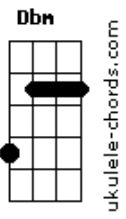

Ab (x46654)

AaddG (x02223)

C (x35553)

B7 (x24242)

Gb (2443xx)

Gb11

G

B
Intro: -----
Tab key:
b = bend (7b8 means bend the string at the 7th fret to produce the note that the string would make if played at the 8th fret with no bend)

r = release bend

h = hammer on

p = pull off

s = slide

E Ab Dbm A **C B7 E** **E Ab**

C B7 E

VERSE 1

E Ab Dbm A
There's no need for you to say you're sorry
C B7 E
Goodbye, I'm going home

E Ab Dbm A
I don't care no more so don't you worry
C B7 E
Goodbye, I'm going home

PRE-CHORUS

AaddG **E**
AaddG
I hate the way that even though you know you're
wrong

E **AaddG**
You say you're right I hate the books you
read and

E Gb

all your friends Your music's shite it keeps me

A G
up all night up all night

E Ab Dbm A C
B7
There's no need for you to say you're sorry Goodbye, I'm
going

E E Ab Dbm
home I don't care no more so don't you
A C B7 E AaddG
worry Goodbye, I'm going home I hate the way the
you are so

AaddG E AaddG
sarcastic And you're not very bright You
think that

E Gb
everything you've done's fantastic Your music's shite it
keeps me

A G
up all night up all night

SOLO

E Ab Dbm A C B7 E

E Ab Dbm A C B7 E

BRIDGE

Dbm Abm A E
And it will be nice to be alone for a week or two

Dbm Abm A B
Then I know that I will be right, right back here with you
A Abm Gb11 B A Abm Gb11
with you with you with you with you with you with you with you with you

FINAL VERSE

E Ab Dbm A
There's no need for you to say you're sorry Goodbye, I'm
going

E E Ab Dbm
home I don't care no more so don't you

worry Goodbye.....I'm going.....home

Acordes