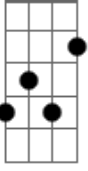

Oasis - Married With Children

Tom: **A**

Chords used:

E? (This is the chord played once at the VERY end)

Ab (x46654)

AaddG (x02223)

C (x35553)

B7 (x24242)

Gb (2443xx)

Gb11

G

B
Intro: -----
Tab key:
b = bend (7b8 means bend the string at the 7th fret to produce the note that the string would make if played at the 8th fret with no bend)

r = release bend

h = hammer on

AaddG E AaddG
sarcastic And you're not very bright You
think that

E Gb
everything you've done's fantastic Your music's shite it
keeps me

A G
up all night up all night

SOLO

E Ab Dbm A C B7 E

E Ab Dbm A C B7 E

FINAL VERSE

E Ab Dbm A
There's no need for you to say you're sorry Goodbye, I'm
going

E E Ab Dbm
home I don't care no more so don't you

worry Goodbye.....I'm going.....home

Acordes

Abn

© ukulele-chords.com