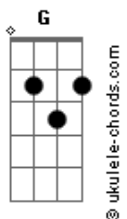

Ab (x46654)

AaddG (x02223)

C (x35553)

B7 (x24242)

Gb (2443xx)

Gb11

G

B
Intro: -----
Tab key:
b = bend (7b8 means bend the string at the 7th fret to produce the note that the string would make if played at the 8th fret with no bend)

r = release bend

h = hammer on

p = pull off

s = slide

E Ab Dbm A **C B7 E** **E Ab**

C B7 E

VERSE 1

E Ab Dbm A
There's no need for you to say you're sorry
C B7 E
Goodbye, I'm going home

E Ab Dbm A
I don't care no more so don't you worry
C B7 E
Goodbye, I'm going home

PRE-CHORUS

AaddG **E**
AaddG
I hate the way that even though you know you're
wrong

E **AaddG**
You say you're right I hate the books you
read and

E Gb

all your friends Your music's shite it keeps me

A G
up all night up all night

E Ab Dbm A C
B7
There's no need for you to say you're sorry Goodbye, I'm
going

E E Ab Dbm
home I don't care no more so don't you
A C B7 E AaddG
worry Goodbye, I'm going home I hate the way the
you are so

AaddG E AaddG
sarcastic And you're not very bright You
think that

E Gb
everything you've done's fantastic Your music's shite it
keeps me

A G
up all night up all night

SOLO

E Ab Dbm A C B7 E

E Ab Dbm A C B7 E

BRIDGE

Dbm Abm A E
And it will be nice to be alone for a week or two

Dbm Abm A B
Then I know that I will be right, right back here with you
A Abm Gb11 B A Abm Gb11
with you with you with you with you with you with you with you with you

FINAL VERSE

E Ab Dbm A
There's no need for you to say you're sorry Goodbye, I'm
going

E E Ab Dbm
home I don't care no more so don't you

worry Goodbye.....I'm going.....home

Acordes