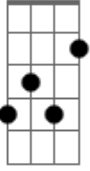

Oasis - Married With Children

Tom: A

Chords used:

- E
 - E? (This is the chord played once at the VERY end)
 - Ab
 - Dbm (x46654)
 - A
 - AddG (x02223)
 - A
 - C (x35553)
 - B7 (x24242)
 - Gb
 - Gb (2443xx)
 - Gb11
 - G
 - B
- Intro: -----
 Tab key:
 b = bend (7b8 means bend the string at the 7th fret to produce the note that the string would make if played at the 8th fret with no bend)
 r = release bend
 h = hammer on
 p = pull off
 s = slide

E Ab Dbm A C B7 E E Ab

C B7 E

VERSE 1

E Ab Dbm A
 There's no need for you to say you're sorry
 C B7 E E
 Goodbye, I'm going home

E Ab Dbm A
 I don't care no more so don't you worry
 C B7 E
 Goodbye, I'm going home

FINAL VERSE

E Ab Dbm A
 There's no need for you to say you're sorry Goodbye, I'm
 going

E E Ab Dbm
 home I don't care no more so don't you

worry Goodbye.....I'm going.....home

Acordes

Ukulele chord diagrams for the following chords: A, G, B, E, Ab, Dbm, C, B7, and Gb. Each diagram shows the fretting pattern on a four-string ukulele.