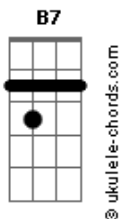

Ab (x46654)

AaddG (x02223)

C (x35553)

B7 (x24242)

Gb (2443xx)

Gb11

G

B
Intro: -----
Tab key:
b = bend (7b8 means bend the string at the 7th fret to produce the note that the string would make if played at the 8th fret with no bend)

r = release bend

h = hammer on

p = pull off

s = slide

E Ab Dbm A **C B7 E** **E Ab**

C B7 E

VERSE 1

E Ab Dbm A
There's no need for you to say you're sorry
C B7 E
Goodbye, I'm going home

E Ab Dbm A
I don't care no more so don't you worry
C B7 E
Goodbye, I'm going home

PRE-CHORUS

AaddG **E**
AaddG
I hate the way that even though you know you're
wrong

E **AaddG**
You say you're right I hate the books you
read and

E Gb

all your friends Your music's shite it keeps me

A G
up all night up all night

E Ab Dbm A C
B7
There's no need for you to say you're sorry Goodbye, I'm
going

E E Ab Dbm
home I don't care no more so don't you
A C B7 E AaddG
worry Goodbye, I'm going home I hate the way the
you are so

AaddG E AaddG
sarcastic And you're not very bright You
think that

E Gb
everything you've done's fantastic Your music's shite it
keeps me

A G
up all night up all night

SOLO

E Ab Dbm A C B7 E

E Ab Dbm A C B7 E

BRIDGE

Dbm Abm A E
And it will be nice to be alone for a week or two

Dbm Abm A B
Then I know that I will be right, right back here with you
A Abm Gb11 B A Abm Gb11
with you with you with you with you with you with you with you with you

FINAL VERSE

E Ab Dbm A
There's no need for you to say you're sorry Goodbye, I'm
going

E E Ab Dbm
home I don't care no more so don't you

worry Goodbye.....I'm going.....home

Acordes