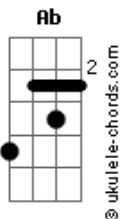

Ab (x46654)

AaddG (x02223)

C (x35553)

B7 (x24242)

Gb (2443xx)

Gb11

G

B
Intro: -----
Tab key:
b = bend (7b8 means bend the string at the 7th fret to produce the note that the string would make if played at the 8th fret with no bend)

r = release bend

h = hammer on

p = pull off

s = slide

E Ab Dbm A **C B7 E** **E Ab**

C B7 E

VERSE 1

E Ab Dbm A
There's no need for you to say you're sorry
C B7 E
Goodbye, I'm going home

E Ab Dbm A
I don't care no more so don't you worry
C B7 E
Goodbye, I'm going home

PRE-CHORUS

AaddG **E**
AaddG
I hate the way that even though you know you're
wrong

E **AaddG**
You say you're right I hate the books you
read and

E Gb

all your friends Your music's shite it keeps me

A G
up all night up all night

E Ab Dbm A C
B7
There's no need for you to say you're sorry Goodbye, I'm
going

E E Ab Dbm
home I don't care no more so don't you
A C B7 E AaddG
worry Goodbye, I'm going home I hate the way the
you are so

AaddG E AaddG
sarcastic And you're not very bright You
think that

E Gb
everything you've done's fantastic Your music's shite it
keeps me

A G
up all night up all night

SOLO

E Ab Dbm A C B7 E

E Ab Dbm A C B7 E

BRIDGE

Dbm Abm A E
And it will be nice to be alone for a week or two

Dbm Abm A B
Then I know that I will be right, right back here with you
A Abm Gb11 B A Abm Gb11
with you with you with you with you with you with you with you with you

FINAL VERSE

E Ab Dbm A
There's no need for you to say you're sorry Goodbye, I'm
going

E E Ab Dbm
home I don't care no more so don't you

worry Goodbye.....I'm going.....home

Acordes