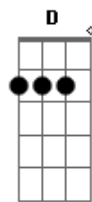

© ukulele-chords.com