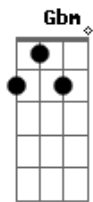

© ukulele-chords.com