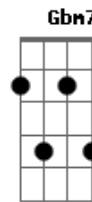

Oasis - Listen Up

Tom: A

[NOTE: During the verses of this song, there are 2 guitars playing 2 completely different parts. Below are the tabbed parts for guitar 2, with the chords played by guitar 1 listed above the tabbed part.]
Intro: -----

[NOTE: The intro minus the part before the exclamation points above is what guitars 1 & 2 play during all the verses of the song. Listed below over the lyrics will be only the chords played by guitar 1, but the part played by guitar 2 is also being played in the song.]

[ANOTHER NOTE: After guitar 1 has played each chord progression above (Gbm A E D A), this is how the second "A" in the chord progression is played by guitar 1:]

Verse 1

Gbm A E D A
Listen up, what's the time, said today I'm gonna speak my mind
Gbm A E D A
Take me up to the top of the world I wanna see my crime
Gbm A E D A
Day by day there's a man in a suit, he's gonna make you pay
Gbm A E D
A
For the thoughts that you think and the words they won't let
you say

Pre-chorus

Gbm F#m7M Gbm7 B7
One fine day, gonna leave you all behind
Bm7 D E
It wouldn't be so bad if I had time

Chorus

Acordes

© ukulele-chords.com

© ukulele-chords.com

© ukulele-chords.com

© ukulele-chords.com