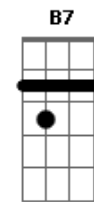

Oasis - Listen Up

Tom: A

[NOTE: During the verses of this song, there are 2 guitars playing 2 completely different parts. Below are the tabbed parts for guitar 2, with the chords played by guitar 1 listed above the tabbed part.]
Intro: -----

[NOTE: The intro minus the part before the exclamation points above is what guitars 1 & 2 play during all the verses of the song. Listed below over the lyrics will be only the chords played by guitar 1, but the part played by guitar 2 is also being played in the song.]

[ANOTHER NOTE: After guitar 1 has played each chord progression above (Gbm A E D A), this is how the second "A" in the chord progression is played by guitar 1:]

Verse 1

Gbm A E D A
Listen up, what's the time, said today I'm gonna speak my mind
Gbm A E D A
Take me up to the top of the world I wanna see my crime
Gbm A E D A
Day by day there's a man in a suit, he's gonna make you pay
Gbm A E D
A
For the thoughts that you think and the words they won't let
you say

© ukulele-chords.com

© ukulele-chords.com

© ukulele-chords.com

D A E
Sailing down the river alone
I've been tryin' to find my way back home
D A Gbm
But I don't believe in magic
D A
Life is automatic
B7 D A (pick "A" like guitar 2
in verse)
But I don't don't mind being on my own
B7 D A A
No I don't mind being on my own