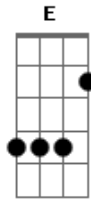

© ukulele-chords.com