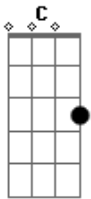

Oasis - Life In Vain

Tom: C

x02033 - B7sus4
x20033 - B
x32033 - C
320033 - G
x22033 - Em7

I'm pretty much tone-deaf so hear's my best shot at it.

LIFE IN VAIN. from early OASIS demo's

Opening:

B B7sus4 C G

B
I used to life my life in vain
B7sus4

Until today its been the same

C
I've gone away to disappear

G
My life with you was just to near

B
A better life is all I need
B7sus4

To free me from this naughty league

C

I've been and gone, I won't be back

G
I'll live my life without all that

Em7 B
With my own eyes I realize

C
It was time to say good night

Em7 B
I was never really sure but

C
Now I know I'm right

B
I used to life my life in vain
B7sus4

Until today its been the same

C
I've gone away to disappear

G
My life with you was just to near

B
A better life is all I need
B7sus4

To free me from this naughty league

C
I've been and gone, I won't be back

Acordes

© ukulele-chords.com