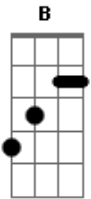

© ukulele-chords.com