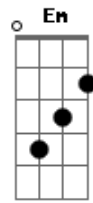

© ukulele-chords.com