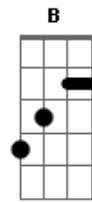

© ukulele-chords.com