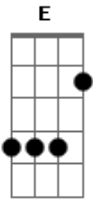

Chords used:

E
 A
 Gb
 Gbm
 B
 Intro: -----
 E B Gbm A
 Verse 1

 [NOTE: same chord progression is used in all verses]
 E B Gbm
 It's better people love one another, B Gbm
 A E
 cos livin' your life can be tough
 It's better people speak to each other
 Your shame is not enough
 If everybody came alive and stayed alive
 And lived their lives instead, yeah
 So come outside and feel the light
 It's cold outside but it's lonely in your bed, in your bed

Place Capo on second fret(listen real close and you can tell that the song has a capo), and play standard chord patterns of D, A, Em, G, E, but they will be transposed up one whole step.

/ or \ = Slide so that you get a good fret sound as you slide up or down.

never be the SAME
 B-A-Gb
 never be the SAME
 go by a differnt NAME [2nd time only]
 B-A-Gb
 never be the SAME
 B-A-Gb
 never be the SAME (yea)

E|-B Gbm A
 E|-B Gbm A
 E|-B Gbm A
 E|-B Gbm A
 3x

[E-B- Gbm - A]2x bridge

[repeat song]

[outro]

E|-B- Gbm - A E
 [fast] & repeat 4x

E|-B Gbm A

Acordes

© ukulele-chords.com

© ukulele-chords.com

© ukulele-chords.com