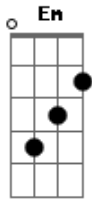

Chords used:

E
 A
 Gb
 Gbm
 B
 Intro: -----
 E B Gbm A
 Verse 1

 [NOTE: same chord progression is used in all verses]
 E B Gbm
 It's better people love one another, B Gbm
 A E
 cos livin' your life can be tough
 It's better people speak to each other
 Your shame is not enough
 If everybody came alive and stayed alive
 And lived their lives instead, yeah
 So come outside and feel the light
 It's cold outside but it's lonely in your bed, in your bed

Place Capo on second fret(listen real close and you can tell that the song has a capo), and play standard chord patterns of D, A, Em, G, E, but they will be transposed up one whole step.

/ or \ = Slide so that you get a good fret sound as you slide up or down.

never be the SAME
 B-A-Gb
 never be the SAME
 go by a differnt NAME [2nd time only]
 B-A-Gb
 never be the SAME
 B-A-Gb
 never be the SAME (yea)

E|-B Gbm A
 E|-B Gbm A
 E|-B Gbm A
 E|-B Gbm A
 3x

[E-B- Gbm - A]2x bridge

[repeat song]

[outro]

E|-B- Gbm - A E
 [fast] & repeat 4x

E|-B Gbm A

Acordes

© ukulele-chords.com

© ukulele-chords.com

© ukulele-chords.com