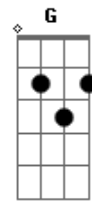

© ukulele-chords.com