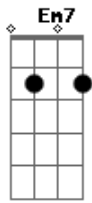

© ukulele-chords.com