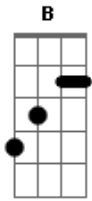

© ukulele-chords.com