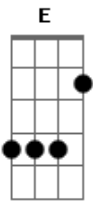

Chords used:

E
 A
 Gb
 Gbm
 B
 Intro: -----
 E B Gbm A
 Verse 1

 [NOTE: same chord progression is used in all verses]
 E B Gbm
 It's better people love one another, B Gbm
 A E
 cos livin' your life can be tough
 It's better people speak to each other
 Your shame is not enough
 If everybody came alive and stayed alive
 And lived their lives instead, yeah
 So come outside and feel the light
 It's cold outside but it's lonely in your bed, in your bed

Place Capo on second fret(listen real close and you can tell that the song has a capo), and play standard chord patterns of D, A, Em, G, E, but they will be transposed up one whole step.

/ or \ = Slide so that you get a good fret sound as you slide up or down.

never be the SAME
 B-A-Gb
 never be the SAME
 go by a differnt NAME [2nd time only]
 B-A-Gb
 never be the SAME
 B-A-Gb
 never be the SAME (yea)

E|-B Gbm A

E|-B Gbm A

E|-B Gbm A

E|-B Gbm A
 3x

[E-B- Gbm - A]2x bridge

[repeat song]

[outro]

E|-B- Gbm - A E
 [fast] & repeat 4x

E|-B Gbm A

Acordes

© ukulele-chords.com

© ukulele-chords.com

© ukulele-chords.com