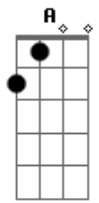

never be the SAME
B-A-Gb
never be the SAME
go by a differnt NAME [2nd time only]
B-A-Gb
never be the SAME
B-A-Gb
never be the SAME (yea)

E|-B Gbm A

E|-B Gbm A

E|-B Gbm A

E|-B Gbm A
3x

[E-B- Gbm - A]2x bridge

[repeat song]

[outro]

E|-B- Gbm - A E
[fast] & repeat 4x

E|-B Gbm A

Acordes

© ukulele-chords.com