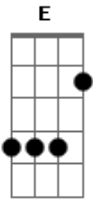

Chords used:

E
 A
 Gb
 Gbm
 B
 Intro: -----
 E B Gbm A
 Verse 1

 [NOTE: same chord progression is used in all verses]
 E B Gbm
 It's better people love one another, B Gbm
 A E
 cos livin' your life can be tough
 It's better people speak to each other
 Your shame is not enough

Place Capo on second fret(listen real close and you can tell that the song has a capo), and play standard chord patterns of D, A, Em, G, E, but they will be transposed up one whole step.

/ or \ = Slide so that you get a good fret sound as you slide up or down.

never be the SAME
 B-A-Gb
 never be the SAME
 go by a differnt NAME [2nd time only]
 B-A-Gb
 never be the SAME
 B-A-Gb
 never be the SAME (yea)

E|-B Gbm A
 E|-B Gbm A
 E|-B Gbm A
 E|-B Gbm A
 3x

[E-B- Gbm - A]2x bridge

[repeat song]

[outro]

E|-B Gbm A

E|-B- Gbm - A E
 [fast] & repeat 4x

Acordes

© ukulele-chords.com

© ukulele-chords.com

© ukulele-chords.com