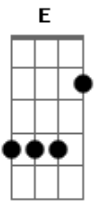

Chords used:

E
 A
 Gb
 Gbm
 B
 Intro: -----
 E B Gbm A
 Verse 1

 [NOTE: same chord progression is used in all verses]
 E B Gbm
 It's better people love one another, B Gbm
 A E
 cos livin' your life can be tough
 It's better people speak to each other
 Your shame is not enough

Place Capo on second fret(listen real close and you can tell that the song has a capo), and play standard chord patterns of D, A, Em, G, E, but they will be transposed up one whole step.

/ or \ = Slide so that you get a good fret sound as you slide up or down.

never be the SAME
 B-A-Gb
 never be the SAME
 go by a differnt NAME [2nd time only]
 B-A-Gb
 never be the SAME
 B-A-Gb
 never be the SAME (yea)

E | -B Gbm A

E | -B Gbm A

E | -B Gbm A

E | -B Gbm A
 3x

[E-B- Gbm - A]2x bridge

[repeat song]

[outro]

E | -B- Gbm - A E
 [fast] & repeat 4x

E | -B Gbm A

Acordes

© ukulele-chords.com

© ukulele-chords.com

© ukulele-chords.com