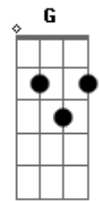

© ukulele-chords.com