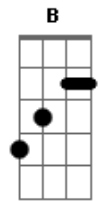

© ukulele-chords.com