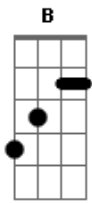

© ukulele-chords.com