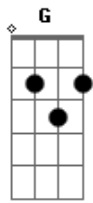

© ukulele-chords.com