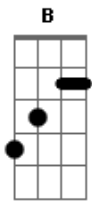

© ukulele-chords.com