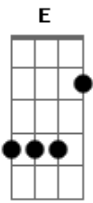

© ukulele-chords.com