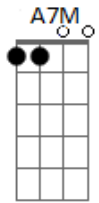

Oasis - Fade Away

Tom: D

Chords used:

- EADGBe
- A (x02220)
- Dbm (x46654) [NOTE: Noel plays this as an A7M (x02120) acoustic live]
- A2 (x02200)
- D (xx0232)
- D2 (xx0230)
- E
- G (3x0033)
- B7 (x24242)
- F7M (x33210)

Verse 1

A
When I was young I thought I had my own key
Dbm
I knew exactly what I wanted to be
D2 A
Now I'm sure
B7 D2
You've boarded up every door

Verse 2

A
Lived in a bubble days were never ending
Dbm
Was not concerned about what life was sending
D2 A
Fantasy was real
B7 D2
Now I know much about the way I feel

Pre-chorus

B7 D2
I'll paint you the picture
B7 D2
'Cos I don't think you live round here no more
B7 D2
I've never even seen the key to the door
B7 D2

We only get what we will settle for

Chorus

A E
While we're living
G D
The dreams we had as children
A
Fade away
E
While we're living
G D
the dreams we had as children
A
fade away
E
While we're living
G D
the dreams we had as children
F7M D2 A A2 A
fade away, away, away
F7M D2 A A2 A
they fade away, away, away

Verse 3

Now my life has turned another corner
I think it's only fair that I should warn yer
Dream it while you can
Maybe someday I'll make you understand

Pre-Chorus

Chorus

Ending:

-----
h = hammer on

Acordes

© ukulele-chords.com