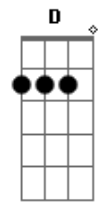

Oasis - Fade Away

Tom: D

Chords used:

- EADGBe
- A (x02220)
- Dbm (x46654) [NOTE: Noel plays this as an A7M (x02120) acoustic live]
- A2 (x02200)
- D (xx0232)
- D2 (xx0230)
- E
- G (3x0033)
- B7 (x24242)
- F7M (x33210)

Verse 1

A
When I was young I thought I had my own key
Dbm
I knew exactly what I wanted to be
D2 A
Now I'm sure
B7 D2
You've boarded up every door

Verse 2

A
Lived in a bubble days were never ending
Dbm
Was not concerned about what life was sending
D2 A
Fantasy was real
B7 D2
Now I know much about the way I feel

Pre-chorus

B7 D2
I'll paint you the picture
B7 D2
'Cos I don't think you live round here no more
B7 D2
I've never even seen the key to the door
B7 D2

We only get what we will settle for

Chorus

A E
While we're living
G D
The dreams we had as children
A
Fade away
E
While we're living
G D
the dreams we had as children
A
fade away
E
While we're living
G D
the dreams we had as children
F7M D2 A A2 A
fade away, away, away
F7M D2 A A2 A
they fade away, away, away

Verse 3

Now my life has turned another corner
I think it's only fair that I should warn yer
Dream it while you can
Maybe someday I'll make you understand

Pre-Chorus

Chorus

Ending:

-----
h = hammer on

Acordes

© ukulele-chords.com

© ukulele-chords.com

© ukulele-chords.com

© ukulele-chords.com

© ukulele-chords.com

© ukulele-chords.com

© ukulele-chords.com

© ukulele-chords.com