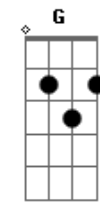

Oasis - Fade Away

Tom: D

Chords used:

- EADGBe
- A (x02220)
- Dbm (x46654) [NOTE: Noel plays this as an A7M (x02120) acoustic live]
- A2 (x02200)
- D (xx0232)
- D2 (xx0230)
- E
- G (3x0033)
- B7 (x24242)
- F7M (x33210)

Verse 1

A
When I was young I thought I had my own key
Dbm
I knew exactly what I wanted to be
D2 A
Now I'm sure
B7 D2
You've boarded up every door

Verse 2

A
Lived in a bubble days were never ending
Dbm
Was not concerned about what life was sending
D2 A
Fantasy was real
B7 D2
Now I know much about the way I feel

Pre-chorus

B7 D2
I'll paint you the picture
B7 D2
'Cos I don't think you live round here no more
B7 D2
I've never even seen the key to the door
B7 D2

We only get what we will settle for

Chorus

A E
While we're living
G D
The dreams we had as children
A
Fade away
E
While we're living
G D
the dreams we had as children
A
fade away
E
While we're living
G D
the dreams we had as children
F7M D2 A A2 A
fade away, away, away
F7M D2 A A2 A
they fade away, away, away

Verse 3

Now my life has turned another corner
I think it's only fair that I should warn yer
Dream it while you can
Maybe someday I'll make you understand

Pre-Chorus

Chorus

Ending:

-----
h = hammer on

Acordes

© ukulele-chords.com

© ukulele-chords.com

© ukulele-chords.com

© ukulele-chords.com

© ukulele-chords.com

© ukulele-chords.com

© ukulele-chords.com

© ukulele-chords.com