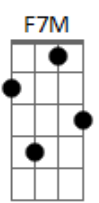

© ukulele-chords.com