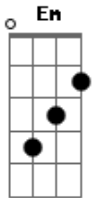

ukulele-chords.com