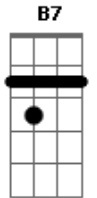

ukulele-chords.com