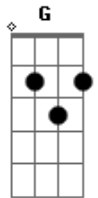

ukulele-chords.com