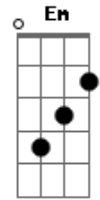

ukulele-chords.com