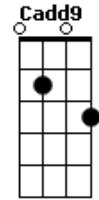

ukulele-chords.com