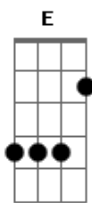

© ukulele-chords.com