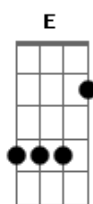

© ukulele-chords.com