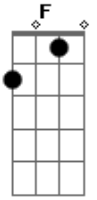

© ukulele-chords.com