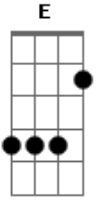

© ukulele-chords.com