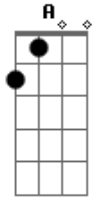

Oasis - A Quick Peep

Tom: **A**

Main riff (acoustic guitar):

Ending:

versao 2

Tune your fat **E** string down to a D, then play an **F** type shape like this
0x3230 with your little finger on the 3rd fret on the b string then play this riff.

Acordes

© ukulele-chords.com