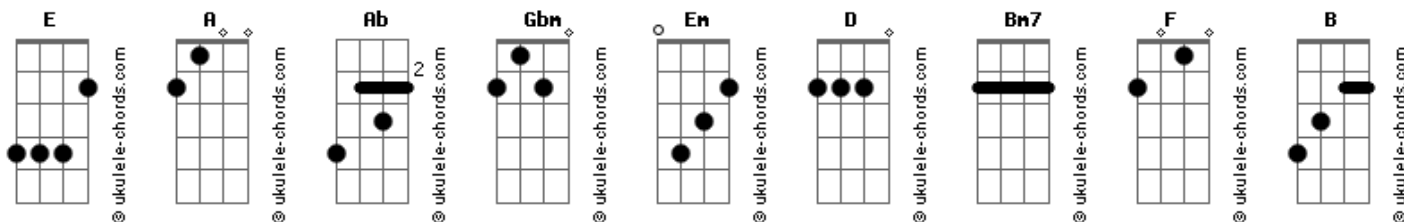

Acordes

Gb

© ukulele-chords.com

Detailed description: A 4-string ukulele fretboard diagram for the Gb chord. The strings are numbered 1 to 4 from top to bottom. Fingering: 1st string (G) has a bar across the 2nd fret; 2nd string (B) has a dot at the 2nd fret; 3rd string (D) has a dot at the 2nd fret; 4th string (C) has a dot at the 2nd fret.

Bbn7

© ukulele-chords.com

Detailed description: A 4-string ukulele fretboard diagram for the Bbn7 chord. Fingering: 1st string (G) has a bar across the 2nd fret; 2nd string (B) has a dot at the 2nd fret; 3rd string (D) has a dot at the 2nd fret; 4th string (C) has a dot at the 2nd fret.

Bbn

© ukulele-chords.com

Detailed description: A 4-string ukulele fretboard diagram for the Bbn chord. Fingering: 1st string (G) has a bar across the 2nd fret; 2nd string (B) has a dot at the 2nd fret; 3rd string (D) has a dot at the 2nd fret; 4th string (C) has a dot at the 2nd fret.

F7

© ukulele-chords.com

Detailed description: A 4-string ukulele fretboard diagram for the F7 chord. Fingering: 1st string (G) has a dot at the 1st fret; 2nd string (B) has a dot at the 1st fret; 3rd string (D) has a dot at the 1st fret; 4th string (C) has a dot at the 1st fret.