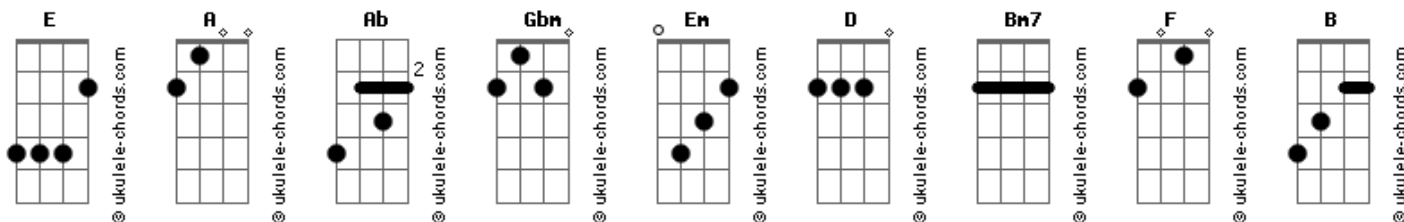

Acordes

Gb

© ukulele-chords.com

Detailed description: A 4-string ukulele fretboard diagram for the Gb chord. The strings are numbered 1 to 4 from top to bottom. Fingering: 1st string (G) has a bar across the 1st fret; 2nd string (B) has a dot at the 2nd fret; 3rd string (D) has a dot at the 3rd fret; 4th string (C) has a dot at the 3rd fret.

Bbn7

© ukulele-chords.com

Detailed description: A 4-string ukulele fretboard diagram for the Bbn7 chord. Fingering: 1st string (G) has a bar across the 1st fret; 2nd string (B) has a dot at the 1st fret; 3rd string (D) has a dot at the 2nd fret; 4th string (C) has a dot at the 2nd fret.

Bbn

© ukulele-chords.com

Detailed description: A 4-string ukulele fretboard diagram for the Bbn chord. Fingering: 1st string (G) has a bar across the 1st fret; 2nd string (B) has a dot at the 1st fret; 3rd string (D) has a dot at the 2nd fret; 4th string (C) has a dot at the 2nd fret.

F7

© ukulele-chords.com

Detailed description: A 4-string ukulele fretboard diagram for the F7 chord. Fingering: 1st string (G) has a dot at the 1st fret; 2nd string (B) has a dot at the 2nd fret; 3rd string (D) has a dot at the 3rd fret; 4th string (C) has a dot at the 3rd fret.