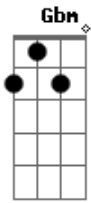

Dbm D A Bm E7 A

Christe eleison ele - ison

A D E7 A

Senhor, que sois a vida que renova o mundo

A D E7 A

Kyrie elei ? son

Gbm B7 E7

Kyrie eleison

Dbm D A Bm E7 Gb4 Bm E7 A

Kyrie eleison ele - ison

Acordes

© ukulele-chords.com

© ukulele-chords.com

© ukulele-chords.com

© ukulele-chords.com

© ukulele-chords.com