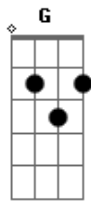

© ukulele-chords.com

© ukulele-chords.com