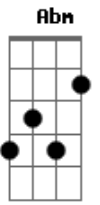

© ukulele-chords.com