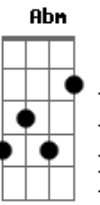

© ukulele-chords.com