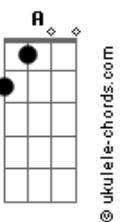

Nx Zero - Could You Be Loved

Tom: D
Intro:

Bm

REFRÃO:

D Bm
Could you be loved
G D
and be loved?
D Bm
Could you be loved
G D
and be loved?

Bm Em
Don't let them fool you
Bm Em
or even try to school you, Oh, no!

PRÉ-REFRÃO:

Bm
We've got a mind of our own
G Gbm Em
So go to hell if what you're thinking is not right
Bm
Love would never leave us alone.
G Gbm A
In the darkness there must come out the light.

REFRÃO:

D Bm
Could you be loved
G D
and be loved?
D Bm
Could you be loved
G D
and be loved?

INTERLÚDIO:

Acordes

Bm Bm
The road of life is rocky
Bm Bm
and you may stumble too.
Bm Bm
So while you point your fingers
Bm Bm
someone else is judging you.
Bm
Could you be, could you be, could you be loved?
Bm
Could you be, could you be loved?
Bm
Could you be, could you be, could you be loved?
Bm
Could you be, could you be loved?
Em
Don't let them change you,
Bm Em
or even rearrange you. Oh, no!

PRÉ-REFRÃO:

Bm
We've got a life to live
G Gbm Em Bm
Uh... Uh... Uh... They say only, only,
G Gbm A
only the fittest of the fittest shall survive, stay alive.

REFRÃO:

D Bm
Could you be loved
G D
and be loved?
D Bm
Could you be loved
G D
and be loved?