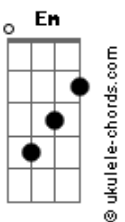

Nx Zero - Could You Be Loved

Tom: D
Intro:

Bm

REFRÃO:

D Bm
Could you be loved
G D
and be loved?
D Bm
Could you be loved
G D
and be loved?

Bm Em
Don't let them fool you
Bm Em
or even try to school you, Oh, no!

PRÉ-REFRÃO:

Bm
We've got a mind of our own
G Gbm Em
So go to hell if what you're thinking is not right
Bm
Love would never leave us alone.
G Gbm A
In the darkness there must come out the light.

REFRÃO:

D Bm
Could you be loved
G D
and be loved?
D Bm
Could you be loved
G D
and be loved?

INTERLÚDIO:

Acordes

Bm Bm
The road of life is rocky
Bm Bm
and you may stumble too.
Bm Bm
So while you point your fingers
Bm Bm
someone else is judging you.
Bm
Could you be, could you be, could you be loved?
Bm
Could you be, could you be loved?
Bm
Could you be, could you be, could you be loved?
Bm
Could you be, could you be loved?
Em
Don't let them change you,
Bm Em
or even rearrange you. Oh, no!