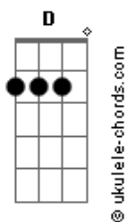

Nx Zero - Could You Be Loved

Tom: D
Intro:

Bm

REFRÃO:

D Bm
Could you be loved
G D
and be loved?
D Bm
Could you be loved
G D
and be loved?

Bm Em
Don't let them fool you
Bm Em
or even try to school you, Oh, no!

PRÉ-REFRÃO:

Bm
We've got a mind of our own
G Gbm Em
So go to hell if what you're thinking is not right
Bm
Love would never leave us alone.
G Gbm A
In the darkness there must come out the light.

REFRÃO:

D Bm
Could you be loved
G D
and be loved?
D Bm
Could you be loved
G D
and be loved?

INTERLÚDIO:

Acordes

Bm Bm
The road of life is rocky
Bm Bm
and you may stumble too.
Bm Bm
So while you point your fingers
Bm Bm
someone else is judging you.
Bm
Could you be, could you be, could you be loved?
Bm
Could you be, could you be loved?
Bm
Could you be, could you be, could you be loved?
Bm
Could you be, could you be loved?
Em
Don't let them change you,
Bm Em
or even rearrange you. Oh, no!