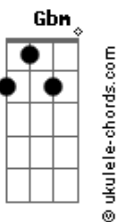

Nx Zero - Could You Be Loved

Tom: D
Intro:

Bm

REFRÃO:

D Bm
Could you be loved
G D
and be loved?
D Bm
Could you be loved
G D
and be loved?

Bm Em
Don't let them fool you
Bm Em
or even try to school you, Oh, no!

PRÉ-REFRÃO:

Bm
We've got a mind of our own
G Gbm Em
So go to hell if what you're thinking is not right
Bm
Love would never leave us alone.
G Gbm A
In the darkness there must come out the light.

REFRÃO:

D Bm
Could you be loved
G D
and be loved?
D Bm
Could you be loved
G D
and be loved?

INTERLÚDIO:

Acordes

Bm Bm
The road of life is rocky
Bm Bm
and you may stumble too.
Bm Bm
So while you point your fingers
Bm Bm
someone else is judging you.
Bm
Could you be, could you be, could you be loved?
Bm
Could you be, could you be loved?
Bm
Could you be, could you be, could you be loved?
Bm
Could you be, could you be loved?
Em
Don't let them change you,
Bm Em
or even rearrange you. Oh, no!

PRÉ-REFRÃO:

Bm
We've got a life to live
G Gbm Em Bm
Uh... Uh... Uh... They say only, only,
G Gbm A
only the fittest of the fittest shall survive, stay alive.

REFRÃO:

D Bm
Could you be loved
G D
and be loved?
D Bm
Could you be loved
G D
and be loved?