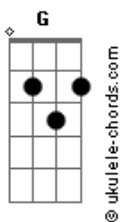

Nx Zero - Could You Be Loved

Tom: D
Intro:

Bm

REFRÃO:

D Bm
Could you be loved
G D
and be loved?
D Bm
Could you be loved
G D
and be loved?

Bm Em
Don't let them fool you
Bm Em
or even try to school you, Oh, no!

PRÉ-REFRÃO:

Bm
We've got a mind of our own
G Gbm Em
So go to hell if what you're thinking is not right
Bm
Love would never leave us alone.
G Gbm A
In the darkness there must come out the light.

REFRÃO:

D Bm
Could you be loved
G D
and be loved?
D Bm
Could you be loved
G D
and be loved?

INTERLÚDIO:

Acordes

Bm Bm
The road of life is rocky
Bm Bm
and you may stumble too.
Bm Bm
So while you point your fingers
Bm Bm
someone else is judging you.
Bm
Could you be, could you be, could you be loved?
Bm
Could you be, could you be loved?
Bm
Could you be, could you be, could you be loved?
Bm
Could you be, could you be loved?
Em
Don't let them change you,
Bm Em
or even rearrange you. Oh, no!