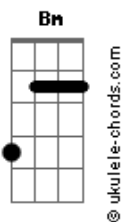

Nx Zero - Could You Be Loved

Tom: D
Intro:

Bm

REFRÃO:

D Bm
Could you be loved
G D
and be loved?
D Bm
Could you be loved
G D
and be loved?

Bm Em
Don't let them fool you
Bm Em
or even try to school you, Oh, no!

PRÉ-REFRÃO:

Bm
We've got a mind of our own
G Gbm Em
So go to hell if what you're thinking is not right
Bm
Love would never leave us alone.
G Gbm A
In the darkness there must come out the light.

REFRÃO:

D Bm
Could you be loved
G D
and be loved?
D Bm
Could you be loved
G D
and be loved?

INTERLÚDIO:

Acordes

Bm Bm
The road of life is rocky
Bm Bm
and you may stumble too.
Bm Bm
So while you point your fingers
Bm Bm
someone else is judging you.
Bm
Could you be, could you be, could you be loved?
Bm
Could you be, could you be loved?
Bm
Could you be, could you be, could you be loved?
Bm
Could you be, could you be loved?
Em
Don't let them change you,
Bm Em
or even rearrange you. Oh, no!