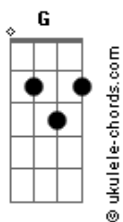

# Nx Zero - Could You Be Loved

Tom: D  
Intro:

Bm7

REFRÃO:

D Bm7  
Could you be loved  
G D  
and be loved?  
D Bm7  
Could you be loved  
G D  
and be loved?

Bm7 Em7  
Don't let them fool you  
Bm7 Em7  
or even try to school you, Oh, no!

PRÉ-REFRÃO:

Bm7  
We've got a mind of our own  
G Gbm Em7  
So go to hell if what you're thinking is not right  
Bm7  
Love would never leave us alone.  
G Gbm A  
In the darkness there must come out the light.

REFRÃO:

D Bm7  
Could you be loved  
G D  
and be loved?  
D Bm7  
Could you be loved  
G D  
and be loved?

INTERLÚDIO:

## Acordes

Bm7 Bm7  
The road of life is rocky  
Bm7 Bm7  
and you may stumble too.  
Bm7 Bm7  
So while you point your fingers  
Bm7 Bm7  
someone else is judging you.

Bm7  
Could you be, could you be, could you be loved?  
Bm7  
Could you be, could you be loved?  
Bm7  
Could you be, could you be, could you be loved?  
Bm7  
Could you be, could you be loved?