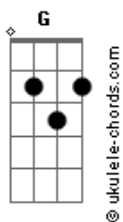

Nx Zero - Could You Be Loved

Tom: D
Intro:

Bm7

REFRÃO:

D Bm7
Could you be loved
G D
and be loved?
D Bm7
Could you be loved
G D
and be loved?

Bm7 Em7
Don't let them fool you
Bm7 Em7
or even try to school you, Oh, no!

PRÉ-REFRÃO:

Bm7
We've got a mind of our own
G Gbm Em7
So go to hell if what you're thinking is not right
Bm7
Love would never leave us alone.
G Gbm A
In the darkness there must come out the light.

REFRÃO:

D Bm7
Could you be loved
G D
and be loved?
D Bm7
Could you be loved
G D
and be loved?

INTERLÚDIO:

Acordes

Bm7 Bm7
The road of life is rocky
Bm7 Bm7
and you may stumble too.
Bm7 Bm7
So while you point your fingers
Bm7 Bm7
someone else is judging you.
Bm7
Could you be, could you be, could you be loved?
Bm7
Could you be, could you be loved?
Bm7
Could you be, could you be, could you be loved?
Bm7
Could you be, could you be loved?
Em7
Don't let them change you,
Bm7 Em7
or even rearrange you. Oh, no!

PRÉ-REFRÃO:

Bm7
We've got a life to live
G Gbm Em7 Bm7
Uh... Uh... Uh... They say only, only,
G Gbm A
only the fittest of the fittest shall survive, stay alive.

REFRÃO:

D Bm7
Could you be loved
G D
and be loved?
D Bm7
Could you be loved
G D
and be loved?