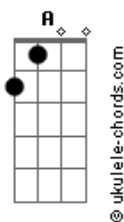

Nx Zero - Could You Be Loved

Tom: D
Intro:

Bm7

REFRÃO:

D Bm7
Could you be loved
G D
and be loved?
D Bm7
Could you be loved
G D
and be loved?

Bm7 Em7
Don't let them fool you
Bm7 Em7
or even try to school you, Oh, no!

PRÉ-REFRÃO:

Bm7
We've got a mind of our own
G Gbm Em7
So go to hell if what you're thinking is not right
Bm7
Love would never leave us alone.
G Gbm A
In the darkness there must come out the light.

REFRÃO:

D Bm7
Could you be loved
G D
and be loved?
D Bm7
Could you be loved
G D
and be loved?

INTERLÚDIO:

Acordes

Bm7 Bm7
The road of life is rocky
Bm7 Bm7
and you may stumble too.
Bm7 Bm7
So while you point your fingers
Bm7 Bm7
someone else is judging you.

Bm7
Could you be, could you be, could you be loved?
Bm7
Could you be, could you be loved?
Bm7
Could you be, could you be, could you be loved?
Bm7
Could you be, could you be loved?

Em7
Don't let them change you,
Bm7 Em7
or even rearrange you. Oh, no!

PRÉ-REFRÃO:

Bm7
We've got a life to live
G Gbm Em7 Bm7
Uh... Uh... Uh... They say only, only,
G Gbm A
only the fittest of the fittest shall survive, stay alive.

REFRÃO:

D Bm7
Could you be loved
G D
and be loved?
D Bm7
Could you be loved
G D
and be loved?