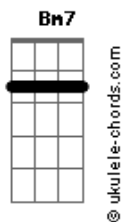

Nx Zero - Could You Be Loved

Tom: D
Intro:

Bm7

REFRÃO:

D Bm7
Could you be loved
G D
and be loved?
D Bm7
Could you be loved
G D
and be loved?

Bm7 Em7
Don't let them fool you
Bm7 Em7
or even try to school you, Oh, no!

PRÉ-REFRÃO:

Bm7
We've got a mind of our own
G Gbm Em7
So go to hell if what you're thinking is not right
Bm7
Love would never leave us alone.
G Gbm A
In the darkness there must come out the light.

REFRÃO:

D Bm7
Could you be loved
G D
and be loved?
D Bm7
Could you be loved
G D
and be loved?

INTERLÚDIO:

Acordes

Bm7 Bm7
The road of life is rocky
Bm7 Bm7
and you may stumble too.
Bm7 Bm7
So while you point your fingers
Bm7 Bm7
someone else is judging you.

Bm7
Could you be, could you be, could you be loved?
Bm7
Could you be, could you be loved?
Bm7
Could you be, could you be, could you be loved?
Bm7
Could you be, could you be loved?

Em7
Don't let them change you,
Bm7 Em7
or even rearrange you. Oh, no!

PRÉ-REFRÃO:

Bm7
We've got a life to live
G Gbm Em7 Bm7
Uh... Uh... Uh... They say only, only,
G Gbm A
only the fittest of the fittest shall survive, stay alive.

REFRÃO:

D Bm7
Could you be loved
G D
and be loved?
D Bm7
Could you be loved
G D
and be loved?