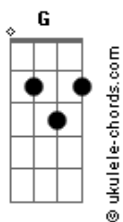

Nx Zero - Could You Be Loved

Tom: D
Intro:

Bm7

REFRÃO:

D Bm7
Could you be loved
G D
and be loved?
D Bm7
Could you be loved
G D
and be loved?

Bm7 Em7
Don't let them fool you
Bm7 Em7
or even try to school you, Oh, no!

PRÉ-REFRÃO:

Bm7
We've got a mind of our own
G Gbm Em7
So go to hell if what you're thinking is not right
Bm7
Love would never leave us alone.
G Gbm A
In the darkness there must come out the light.

REFRÃO:

D Bm7
Could you be loved
G D
and be loved?
D Bm7
Could you be loved
G D
and be loved?

INTERLÚDIO:

Acordes

Bm7 Bm7
The road of life is rocky
Bm7 Bm7
and you may stumble too.
Bm7 Bm7
So while you point your fingers
Bm7 Bm7
someone else is judging you.

Bm7
Could you be, could you be, could you be loved?
Bm7
Could you be, could you be loved?
Bm7
Could you be, could you be, could you be loved?
Bm7
Could you be, could you be loved?

Em7
Don't let them change you,
Bm7 Em7
or even rearrange you. Oh, no!

PRÉ-REFRÃO:

Bm7
We've got a life to live
G Gbm Em7 Bm7
Uh... Uh... Uh... They say only, only,
G Gbm A
only the fittest of the fittest shall survive, stay alive.

REFRÃO:

D Bm7
Could you be loved
G D
and be loved?
D Bm7
Could you be loved
G D
and be loved?