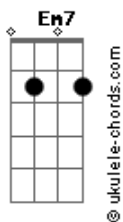

Nx Zero - Could You Be Loved

Tom: D
Intro:

Bm7

REFRÃO:

D Bm7
Could you be loved
G D
and be loved?
D Bm7
Could you be loved
G D
and be loved?

Bm7 Em7
Don't let them fool you
Bm7 Em7
or even try to school you, Oh, no!

PRÉ-REFRÃO:

Bm7
We've got a mind of our own
G Gbm Em7
So go to hell if what you're thinking is not right
Bm7
Love would never leave us alone.
G Gbm A
In the darkness there must come out the light.

REFRÃO:

D Bm7
Could you be loved
G D
and be loved?
D Bm7
Could you be loved
G D
and be loved?

INTERLÚDIO:

Acordes

Bm7 Bm7
The road of life is rocky
Bm7 Bm7
and you may stumble too.
Bm7 Bm7
So while you point your fingers
Bm7 Bm7
someone else is judging you.

Bm7
Could you be, could you be, could you be loved?
Bm7
Could you be, could you be loved?
Bm7
Could you be, could you be, could you be loved?
Bm7
Could you be, could you be loved?

Em7
Don't let them change you,
Bm7 Em7
or even rearrange you. Oh, no!

PRÉ-REFRÃO:

Bm7
We've got a life to live
G Gbm Em7 Bm7
Uh... Uh... Uh... They say only, only,
G Gbm A
only the fittest of the fittest shall survive, stay alive.

REFRÃO:

D Bm7
Could you be loved
G D
and be loved?
D Bm7
Could you be loved
G D
and be loved?