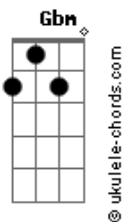

Nx Zero - Could You Be Loved

Tom: D
Intro:

Bm7

REFRÃO:

D Bm7
Could you be loved
G D
and be loved?
D Bm7
Could you be loved
G D
and be loved?

Bm7 Em7
Don't let them fool you
Bm7 Em7
or even try to school you, Oh, no!

PRÉ-REFRÃO:

Bm7
We've got a mind of our own
G Gbm Em7
So go to hell if what you're thinking is not right
Bm7
Love would never leave us alone.
G Gbm A
In the darkness there must come out the light.

REFRÃO:

D Bm7
Could you be loved
G D
and be loved?
D Bm7
Could you be loved
G D
and be loved?

INTERLÚDIO:

Acordes

Bm7 Bm7
The road of life is rocky
Bm7 Bm7
and you may stumble too.
Bm7 Bm7
So while you point your fingers
Bm7 Bm7
someone else is judging you.
Bm7
Could you be, could you be, could you be loved?
Bm7
Could you be, could you be loved?
Bm7
Could you be, could you be, could you be loved?
Bm7
Could you be, could you be loved?
Em7
Don't let them change you,
Bm7 Em7
or even rearrange you. Oh, no!

PRÉ-REFRÃO:

Bm7
We've got a life to live
G Gbm Em7 Bm7
Uh... Uh... Uh... They say only, only,
G Gbm A
only the fittest of the fittest shall survive, stay alive.

REFRÃO:

D Bm7
Could you be loved
G D
and be loved?
D Bm7
Could you be loved
G D
and be loved?