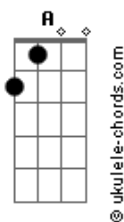

Nx Zero - Could You Be Loved

Tom: D
Intro:

Bm7

REFRÃO:

D Bm7
Could you be loved
G D
and be loved?
D Bm7
Could you be loved
G D
and be loved?

Bm7 Em7
Don't let them fool you
Bm7 Em7
or even try to school you, Oh, no!

PRÉ-REFRÃO:

Bm7
We've got a mind of our own
G Gbm Em7
So go to hell if what you're thinking is not right
Bm7
Love would never leave us alone.
G Gbm A
In the darkness there must come out the light.

REFRÃO:

D Bm7
Could you be loved
G D
and be loved?
D Bm7
Could you be loved
G D
and be loved?

INTERLÚDIO:

Acordes

Bm7 Bm7
The road of life is rocky
Bm7 Bm7
and you may stumble too.
Bm7 Bm7
So while you point your fingers
Bm7 Bm7
someone else is judging you.
Bm7
Could you be, could you be, could you be loved?
Bm7
Could you be, could you be loved?
Bm7
Could you be, could you be, could you be loved?
Bm7
Could you be, could you be loved?
Em7
Don't let them change you,
Bm7 Em7
or even rearrange you. Oh, no!

PRÉ-REFRÃO:

Bm7
We've got a life to live
G Gbm Em7 Bm7
Uh... Uh... Uh... They say only, only,
G Gbm A
only the fittest of the fittest shall survive, stay alive.

REFRÃO:

D Bm7
Could you be loved
G D
and be loved?
D Bm7
Could you be loved
G D
and be loved?