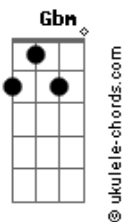

Nx Zero - Could You Be Loved

Tom: D
Intro:

Bm7

REFRÃO:

D Bm7
Could you be loved
G D
and be loved?
D Bm7
Could you be loved
G D
and be loved?

Bm7 Em7
Don't let them fool you
Bm7 Em7
or even try to school you, Oh, no!

PRÉ-REFRÃO:

Bm7
We've got a mind of our own
G Gbm Em7
So go to hell if what you're thinking is not right
Bm7
Love would never leave us alone.
G Gbm A
In the darkness there must come out the light.

REFRÃO:

D Bm7
Could you be loved
G D
and be loved?
D Bm7
Could you be loved
G D
and be loved?

INTERLÚDIO:

Acordes

Bm7 Bm7
The road of life is rocky
Bm7 Bm7
and you may stumble too.
Bm7 Bm7
So while you point your fingers
Bm7 Bm7
someone else is judging you.

Bm7
Could you be, could you be, could you be loved?
Bm7
Could you be, could you be loved?
Bm7
Could you be, could you be, could you be loved?
Bm7
Could you be, could you be loved?

Em7
Don't let them change you,
Bm7 Em7
or even rearrange you. Oh, no!

PRÉ-REFRÃO:

Bm7
We've got a life to live
G Gbm Em7 Bm7
Uh... Uh... Uh... They say only, only,
G Gbm A
only the fittest of the fittest shall survive, stay alive.

REFRÃO:

D Bm7
Could you be loved
G D
and be loved?
D Bm7
Could you be loved
G D
and be loved?