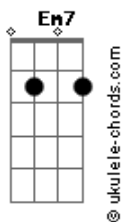

Nx Zero - Could You Be Loved

Tom: D
Intro:

Bm7

REFRÃO:

D Bm7
Could you be loved
G D
and be loved?
D Bm7
Could you be loved
G D
and be loved?

Bm7 Em7
Don't let them fool you
Bm7 Em7
or even try to school you, Oh, no!

PRÉ-REFRÃO:

Bm7
We've got a mind of our own
G Gbm Em7
So go to hell if what you're thinking is not right
Bm7
Love would never leave us alone.
G Gbm A
In the darkness there must come out the light.

REFRÃO:

D Bm7
Could you be loved
G D
and be loved?
D Bm7
Could you be loved
G D
and be loved?

INTERLÚDIO:

Acordes

Bm7 Bm7
The road of life is rocky
Bm7 Bm7
and you may stumble too.
Bm7 Bm7
So while you point your fingers
Bm7 Bm7
someone else is judging you.
Bm7
Could you be, could you be, could you be loved?
Bm7
Could you be, could you be loved?
Bm7
Could you be, could you be, could you be loved?
Bm7
Could you be, could you be loved?
Em7
Don't let them change you,
Bm7 Em7
or even rearrange you. Oh, no!

PRÉ-REFRÃO:

Bm7
We've got a life to live
G Gbm Em7 Bm7
Uh... Uh... Uh... They say only, only,
G Gbm A
only the fittest of the fittest shall survive, stay alive.

REFRÃO:

D Bm7
Could you be loved
G D
and be loved?
D Bm7
Could you be loved
G D
and be loved?