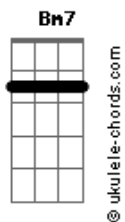

Nx Zero - Could You Be Loved

Tom: D
Intro:

Bm7

REFRÃO:

D Bm7
Could you be loved
G D
and be loved?
D Bm7
Could you be loved
G D
and be loved?

Bm7 Em7
Don't let them fool you
Bm7 Em7
or even try to school you, Oh, no!

PRÉ-REFRÃO:

Bm7
We've got a mind of our own
G Gbm Em7
So go to hell if what you're thinking is not right
Bm7
Love would never leave us alone.
G Gbm A
In the darkness there must come out the light.

REFRÃO:

D Bm7
Could you be loved
G D
and be loved?
D Bm7
Could you be loved
G D
and be loved?

INTERLÚDIO:

Acordes

Bm7 Bm7
The road of life is rocky
Bm7 Bm7
and you may stumble too.
Bm7 Bm7
So while you point your fingers
Bm7 Bm7
someone else is judging you.
Bm7
Could you be, could you be, could you be loved?
Bm7
Could you be, could you be loved?
Bm7
Could you be, could you be, could you be loved?
Bm7
Could you be, could you be loved?
Em7
Don't let them change you,
Bm7 Em7
or even rearrange you. Oh, no!

PRÉ-REFRÃO:

Bm7
We've got a life to live
G Gbm Em7 Bm7
Uh... Uh... Uh... They say only, only,
G Gbm A
only the fittest of the fittest shall survive, stay alive.

REFRÃO:

D Bm7
Could you be loved
G D
and be loved?
D Bm7
Could you be loved
G D
and be loved?