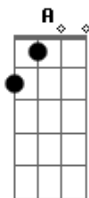

© ukulele-chords.com