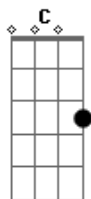

Now United - Let Me Be The One

tom:

G
Suddenly, I gotta go
C
It tears me apart
F
It's hurting my heart
G
Suddenly, I'm feeling down
C
I swear I'll be back
F
You know I'll be 'round
G
If you're feeling the pain
C
I'm feeling the same
F
I've gotta catch a plane
G
But I'll be back again

C **F**
Oh, oh, love me when I'm gone
G
Let me be your reason
F
Let me be the one
C **F**
Oh, oh, I'll love you all the time
G
Be my one and only
F
Baby, be mine
Hey, yeah
C'mon
G
You'll always be my reason
F

So let me be the one
C
Suddenly, I gotta leave
F
But you are in my heart
G
You gotta believe
C
Suddenly, I can't be near
F
Already missing you
G
You'll always be near
C
If you're feeling the pain (all the pain)
F
I'm feeling the same (the same)
G
I've gotta catch a plane
F
But I'll be back again
C **F**
Oh, oh, oh, love me when I'm gone (when I'm gone)
G
Let me be your reason
F
Let me be the one
C **F**
Oh, oh, oh, I'll love you all the time
G
Be my one and only
F
Baby, be mine
C
Yeah, yeah
F
Yeah, c'mon
G
You'll always be my reason
F
So let me be the one

Acordes

© ukulele-chords.com

© ukulele-chords.com

© ukulele-chords.com