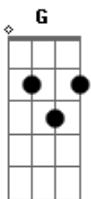

Now United - Let Me Be The One

tom:

G
Suddenly, I gotta go
C
It tears me apart
F
It's hurting my heart
G
Suddenly, I'm feeling down
C
I swear I'll be back
F
You know I'll be 'round
G
If you're feeling the pain
C
I'm feeling the same
F
I've gotta catch a plane
G
But I'll be back again

C **F**
Oh, oh, love me when I'm gone
G
Let me be your reason
F
Let me be the one
C **F**
Oh, oh, I'll love you all the time
G
Be my one and only
F
Baby, be mine
Hey, yeah
C'mon
G
You'll always be my reason
F

So let me be the one
C
Suddenly, I gotta leave
F
But you are in my heart
G
You gotta believe
C
Suddenly, I can't be near
F
Already missing you
G
You'll always be near
C
If you're feeling the pain (all the pain)
F
I'm feeling the same (the same)
G
I've gotta catch a plane
F
But I'll be back again
C **F**
Oh, oh, oh, love me when I'm gone (when I'm gone)
G
Let me be your reason
F
Let me be the one
C **F**
Oh, oh, oh, I'll love you all the time
G
Be my one and only
F
Baby, be mine
C
Yeah, yeah
F
Yeah, c'mon
G
You'll always be my reason
F
So let me be the one

Acordes

© ukulele-chords.com