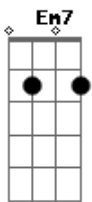

Fm7 Bb7 Eb
Pois Tu és a razão do meu viver

Ab Fm7 Bb7 Eb
Tu és a razão do meu viver

Acordes

© ukulele-chords.com

© ukulele-chords.com

© ukulele-chords.com

© ukulele-chords.com

© ukulele-chords.com