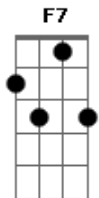

© ukulele-chords.com