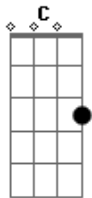

© ukulele-chords.com