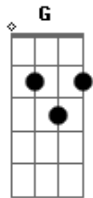

Novo Amor - Anchor

Tom: A

(forma dos acordes no tom de G)

Capostrate na 2ª casa

Intro: G C D Em G C

G
Took the breath from my open mouth

C
Never known how it broke me down

D Em G C
I went in circles somewhere else

Em G C
My dear is it all we've ever been?

(G C D Em G C)

G
Caught the air in your woven mouth

C D

Leave it all I'll be hearing how you went

Em G C
In search of someone else

G
Taught the hand that taught the bride

(Em G C)
(Em G C)

D Em C
Anchor up to me, love.

D Em C
Anchor up to me, love.

D Em C
Anchor up to me, love.

D Em D G C G Em D G C
Oh, anchor up to me, my love, my love, my love

(Em G C)
(Em G C)

Acordes

© ukulele-chords.com