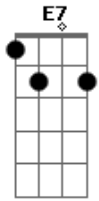

November Ultra - The End

tom:

Intro: A Bm E7 A

A
Where should I go?

Bm
'Cause I've been everywhere

E7
But I belong no where

A
But in your arms

A
Give me a sign

Bm
My darling, let me know

E7

If I should let you go

A
Or if I should fight

A Bm
There's a place inside my mind

E7 A
Where you and I can dance

A Bm
Endlessly you hold on to me

E7
And for the first time in a long time

I'm

A
I am whole

[Final] A Bm E7 A

Acordes

© ukulele-chords.com

© ukulele-chords.com

© ukulele-chords.com