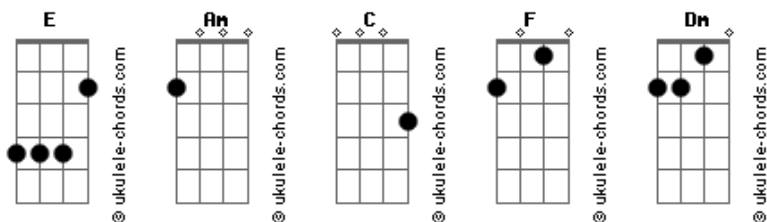

Nothing But Thieves - Life's Coming In Slow

tom:

Intro: Am C E Am C E

[Primeira Parte]

The sand in the hourglass keeps drippin'
 Away
 Yeah, you can turn it over, but the feeling
 Stays the same
 So let's get carried, let's get carried away
 Set my mind on fire like metal in a
 Microwave

[Refrão]

'Cause life's been comin' in (So slow)
 I'm startin' to fade (You know)
 Need somethin' tangible (To hold)
 Before I slip away

[Segunda Parte]

Graffiti on the overpass says there's no
 Escape
 This driver job is boring and my
 Girlfriend's kinda lame
 So let's get carried, let's get carried away
 Yeah, give me glam, stomp, heavy metal on a
 Radio wave

Acordes

[Refrão]

'Cause life's been comin' in (So slow)
 I'm startin' to fade (You know)
 Need somethin' tangible (To hold)
 Before I slip away
 'Cause life's been comin' in (So slow)
 And I don't wanna wait (No more)
 Need somethin' physical (To hold)
 Before I slip away
 (Am C E Am C E)