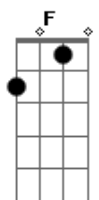

Nothing But Thieves - Impossible

tom:

Intro: F Bb F Bb

F Bb
Took a breath, let it go
F Bb
Felt the moment settle so
F Bb
I couldn't wait to tell you why
F Bb
I'm standin' here with this awkward smile
F Bb
And that's because

F Bb F
I could drown myself in someone like you
Bb F Bb F
I could dive so deep I never come out
Bb F Bb F
I thought it was impossible
Bb F Bb F Bb
But you make it possible

F Bb
Love, it stings and then it laughs
F Bb
At every beat of my battered heart
F Bb
A sudden jolt, a tender kiss
F Bb F
I know I'm gonna die of this
Bb
And that's because

F Bb Dm
I could drown myself in someone like you
Bb F Bb Dm
I could dive so deep I never come out
C Bb F Gm
I thought it was impossible
F Bb F Gm
Until you make it possible

(F Bb F Bb)

F Bb
I'll take the smooth with the rough
Dm Bb
Feels so fucked up to be in love

Acordes

© ukulele-chords.com