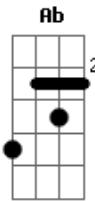

Norah Jones - What am i to you

Tom: Ab

Intro:

What am I to you
Tell me darling true
To me you are the sea
Vast as you can be
And deep the shade of blue
When you're feeling low
To whom else do you go
See I'd cry if you hurt
I'd give you my last shirt
Because I love you so
Now if my sky should fall
Would you even call
I've opened up my heart
I never want to part
I'm giving you the ball
When I look in your eyes

I can feel the butterflies
I'll love you when you're blue
Tell me darlin' true
What am I to you
Solo: Db | Db | Bbm | Bbm7 | Gb | Ab | Db | % |
now if my sky should fall
Would you even call
I've Opened up my heart
I Never wanna part
giving you the ball
When I look in your eyes
I can feel the butterflies
Could you find a love in me
Would you carve me in a tree
Don't fill my heart with lies
I will you love when you're blue
Tell me darlin' true
What am I to you
Outro: Db Eb C#

Acordes

© ukulele-chords.com