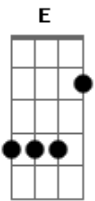

© ukulele-chords.com