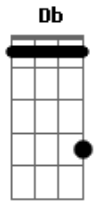

© ukulele-chords.com