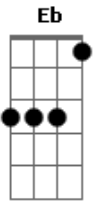

© ukulele-chords.com