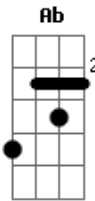

Norah Jones - What am i to you

Tom: Ab
Intro:

What am I to you
Tell me darling true
To me you are the sea
Vast as you can be
And deep the shade of blue
When you're feeling low
To whom else do you go
See I'd cry if you hurt
I'd give you my last shirt
Because I love you so
Now if my sky should fall
Would you even call
I've opened up my heart
I never want to part
I'm giving you the ball
When I look in your eyes

I can feel the butterflies
I'll love you when you're blue
Tell me darlin' true
What am I to you
Solo: Db | Db | Bbm | Bbm7 | Gb | Ab | Db | % |
now if my sky should fall
Would you even call
I've Opened up my heart
I Never wanna part
giving you the ball
When I look in your eyes
I can feel the butterflies
Could you find a love in me
Would you carve me in a tree
Don't fill my heart with lies
I will you love when you're blue
Tell me darlin' true
What am I to you
Outro: Db Eb C#

Acordes

© ukulele-chords.com