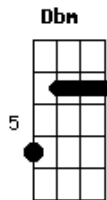

Norah Jones - She's 22

Tom: B
Intro: Abm B (4x)

Abm B
She's 22

Abm B
And she's loving you

Abm B Abm B
And you'll never know how it makes me blue

Dbm E
Does it make you happy?

Abm B
I'm holding on

Abm B
To a thing that's wrong

Abm B
On this hidden hill

Abm B
And I'm looking around

Abm B
For the right way down

Dbm E
To your distant valley

Abm B Abm B
Your flowers grow in the frozen snow

Abm B Abm B
And I'd like to know if it's all a show

Dbm E
Does she make you happy?

Dbm E
I'd like to see you happy

Chords: Dbm E Dbm E

Acordes

© ukulele-chords.com

© ukulele-chords.com

© ukulele-chords.com

© ukulele-chords.com