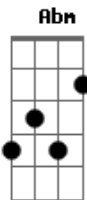

© ukulele-chords.com