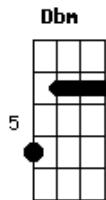

© ukulele-chords.com