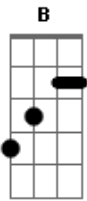

Norah Jones - She's 22

Tom: B
Intro: Abm B (4x)

Abm B
She's 22

Abm B
And she's loving you

Abm B Abm B
And you'll never know how it makes me blue

Dbm E
Does it make you happy?

Abm B
I'm holding on

Abm B
To a thing that's wrong

Abm B
'Cause we don't belong

Abm B
But you like my songs

Dbm E
And you make me happy

Dbm E
Does she make you happy?

Gb B E
You can throw away

Gb B E
Every word I say

Chords: Abm B 4x
Dbm E

Abm B
I'm standing still

Abm B
On this hidden hill

Abm B
And I'm looking around

Abm B
For the right way down

Dbm E
To your distant valley

Abm B Abm B
Your flowers grow in the frozen snow

Abm B Abm B
And I'd like to know if it's all a show

Dbm E
'Cause you sure look happy

Dbm E
Are you really happy?

Gb B E
You'll just throw away

Gb B E
Every word I say

Gb B E
You can throw away

Abm B 4x
Ooo ooo...

Dbm E
Does she make you happy?

Dbm E
Does she make you happy?

Dbm E
Does she make you happy?

Dbm E
I'd like to see you happy

Chords: Dbm E Dbm E

Acordes