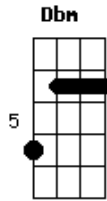

Norah Jones - She's 22

Tom: B
Intro: Abm B (4x)

Abm B
She's 22

Abm B
And she's loving you

Abm B Abm B
And you'll never know how it makes me blue

Dbm E
Does it make you happy?

Abm B
I'm holding on

Abm B
To a thing that's wrong

Abm B
On this hidden hill

Abm B
And I'm looking around

Abm B
For the right way down

Dbm E
To your distant valley

Abm B Abm B
Your flowers grow in the frozen snow

Abm B Abm B
And I'd like to know if it's all a show

Dbm E
Does she make you happy?

Dbm E
I'd like to see you happy

Chords: Dbm E Dbm E

Acordes

ukulele-chords.com

ukulele-chords.com

ukulele-chords.com

ukulele-chords.com