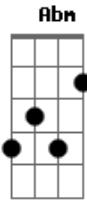

Norah Jones - She's 22

Tom: B
Intro: Abm B (4x)

Abm B
She's 22

Abm B
And she's loving you

Abm B Abm B
And you'll never know how it makes me blue

Dbm E
Does it make you happy?

Abm B
I'm holding on

Abm B
To a thing that's wrong

Abm B
'Cause we don't belong

Abm B
But you like my songs

Dbm E
And you make me happy

Dbm E
Does she make you happy?

Gb B E
You can throw away

Gb B E
Every word I say

Chords: Abm B 4x
Dbm E

Abm B
I'm standing still

Abm B
On this hidden hill

Abm B
And I'm looking around

Abm B
For the right way down

Dbm E
To your distant valley

Abm B Abm B
Your flowers grow in the frozen snow

Abm B Abm B
And I'd like to know if it's all a show

Dbm E
Does she make you happy?

Dbm E
I'd like to see you happy

Chords: Dbm E Dbm E

Acordes

ukulele-chords.com

ukulele-chords.com

ukulele-chords.com

ukulele-chords.com