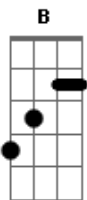

Norah Jones - She's 22

Tom: B
Intro: Abm B (4x)

Abm B
She's 22

Abm B
And she's loving you

Abm B Abm B
And you'll never know how it makes me blue

Dbm E
Does it make you happy?

Abm B
I'm holding on

Abm B
To a thing that's wrong

Abm B
'Cause we don't belong

Abm B
But you like my songs

Dbm E
And you make me happy

Dbm E
Does she make you happy?

Gb B E
You can throw away

Gb B E
Every word I say

Chords: Abm B 4x
Dbm E

Abm B
I'm standing still

Abm B
On this hidden hill

Abm B
And I'm looking around

Abm B
For the right way down

Dbm E
To your distant valley

Abm B Abm B
Your flowers grow in the frozen snow

Abm B Abm B
And I'd like to know if it's all a show

Dbm E
'Cause you sure look happy

Dbm E
Are you really happy?

Gb B E
You'll just throw away

Gb B E
Every word I say

Gb B E
You can throw away

Abm B 4x
Ooo ooo...

Dbm E
Does she make you happy?

Dbm E
Does she make you happy?

Dbm E
Does she make you happy?

Dbm E
I'd like to see you happy

Chords: Dbm E Dbm E

Acordes