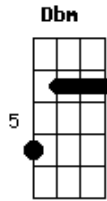

© ukulele-chords.com