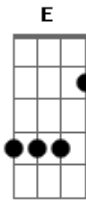

© ukulele-chords.com