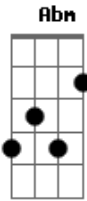

© ukulele-chords.com