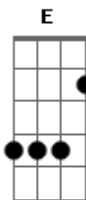

© ukulele-chords.com