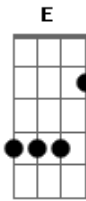

Norah Jones - She's 22

Tom: B
Intro: Abm B (4x)

Abm B
She's 22

Abm B
And she's loving you

Abm B Abm B
And you'll never know how it makes me blue

Dbm E
Does it make you happy?

Abm B
I'm holding on

Abm B
To a thing that's wrong

Abm B
'Cause we don't belong

Abm B
But you like my songs

Dbm E
And you make me happy

Dbm E
Does she make you happy?

Gb B E
You can throw away

Gb B E
Every word I say

Chords: Abm B 4x
Dbm E

Abm B
I'm standing still

Abm B
On this hidden hill

Abm B
And I'm looking around

Abm B
For the right way down

Dbm E
To your distant valley

Abm B Abm B
Your flowers grow in the frozen snow

Abm B Abm B
And I'd like to know if it's all a show

Dbm E
Does she make you happy?

Dbm E
I'd like to see you happy

Chords: Dbm E Dbm E

Acordes

ukulele-chords.com

ukulele-chords.com

ukulele-chords.com

ukulele-chords.com