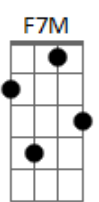

© ukulele-chords.com