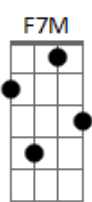

Norah Jones - Carnival town

Tom: C
Intro:

Verse:

Chorus:

Intro: F , F , F7M , F

F
Round 'n' round
F
carousel
F7M E7
has got you under it's spell
Am Bb7
moving so fast ... but
F F F
going nowhere
Up 'n' down
ferris wheel

tell me how does it feel
to be so high ...

F
looking down here

Bbm- Bbm
Is it lo nely ?

F C
lo nely
Bbm- Bbm F
lo nely

Instrumental: (Just like the verse)

Did the clown
make you smile
he was only your fool for a while
now he's gone back home
and left you wandering there

Instrumental: (Just like the verse)

Is it lonely ?
lonely
lonely

outro: F , F , F7M , F , F

Acordes

© ukulele-chords.com

© ukulele-chords.com

© ukulele-chords.com

© ukulele-chords.com