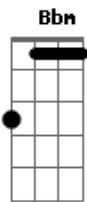

Norah Jones - Carnival town

Tom: C
Intro:

Verse:

Chorus:

Intro: F , F , F7M , F

F
Round 'n' round
F
carousel
F7M E7
has got you under it's spell
Am Bb7
moving so fast ... but
F F F
going nowhere
Up 'n' down
ferris wheel

tell me how does it feel
to be so high ...

F
looking down here

Bbm- Bbm
Is it lo nely ?

F C
lo nely
Bbm- Bbm F
lo nely

Instrumental: (Just like the verse)

Did the clown
make you smile
he was only your fool for a while
now he's gone back home
and left you wandering there

Instrumental: (Just like the verse)

Is it lonely ?
lonely
lonely

outro: F , F , F7M , F , F

Acordes

© ukulele-chords.com

© ukulele-chords.com

© ukulele-chords.com

© ukulele-chords.com

© ukulele-chords.com

© ukulele-chords.com

© ukulele-chords.com