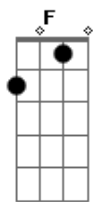

Norah Jones - Carnival town

Tom: C
Intro:

Verse:

Chorus:

Intro: F , F , F7M , F

F
Round 'n' round
F
carousel
F7M E7
has got you under it's spell
Am Bb7
moving so fast ... but
F F F
going nowhere
Up 'n' down
ferris wheel

tell me how does it feel
to be so high ...

F
looking down here

Bbm- Bbm
Is it lo nely ?

F C
lo nely
Bbm- Bbm F
lo nely

Instrumental: (Just like the verse)

Did the clown
make you smile
he was only your fool for a while
now he's gone back home
and left you wandering there

Instrumental: (Just like the verse)

Is it lonely ?
lonely
lonely

outro: F , F , F7M , F , F

Acordes