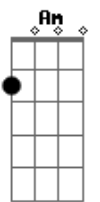

© ukulele-chords.com