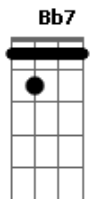

© ukulele-chords.com