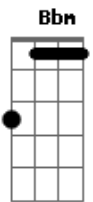

# Norah Jones - Carnival town

Tom: C  
Intro:

Verse:

Chorus:

Intro: F , F , F7M , F

F  
Round 'n' round  
F  
carousel  
F7M E7  
has got you under it's spell  
Am Bb7  
moving so fast ... but  
F F F  
going nowhere  
Up 'n' down  
ferris wheel

tell me how does it feel  
to be so high ...

F  
looking down here

Bbm- Bbm  
Is it lo nely ?

F C  
lo nely  
Bbm- Bbm F  
lo nely

Instrumental: (Just like the verse)

Did the clown  
make you smile  
he was only your fool for a while  
now he's gone back home  
and left you wandering there

Instrumental: (Just like the verse)

Is it lonely ?  
lonely  
lonely

outro: F , F , F7M , F , F