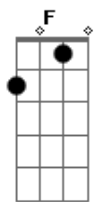

Norah Jones - Carnival town

Tom: C
Intro:

Verse:

Chorus:

Intro: F , F , F7M , F

F
Round 'n' round
F
carousel
F7M E7
has got you under it's spell
Am Bb7
moving so fast ... but
F F F
going nowhere
Up 'n' down
ferris wheel

tell me how does it feel
to be so high ...

F
looking down here

Bbm- Bbm
Is it lo nely ?

F C
lo nely
Bbm- Bbm F
lo nely

Instrumental: (Just like the verse)

Did the clown
make you smile
he was only your fool for a while
now he's gone back home
and left you wandering there

Instrumental: (Just like the verse)

Is it lonely ?
lonely
lonely

outro: F , F , F7M , F , F

Acordes

© ukulele-chords.com