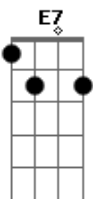

Norah Jones - Carnival town

Tom: C
Intro:

Verse:

Chorus:

Intro: F , F , F7M , F

F
Round 'n' round
F
carousel
F7M E7
has got you under it's spell
Am Bb7
moving so fast ... but
F F F
going nowhere
Up 'n' down
ferris wheel

tell me how does it feel
to be so high ...

F
looking down here

Bbm- Bbm
Is it lo nely ?

F C
lo nely
Bbm- Bbm F
lo nely

Instrumental: (Just like the verse)

Did the clown
make you smile
he was only your fool for a while
now he's gone back home
and left you wandering there

Instrumental: (Just like the verse)

Is it lonely ?
lonely
lonely

outro: F , F , F7M , F , F

Acordes

© ukulele-chords.com

© ukulele-chords.com

© ukulele-chords.com

© ukulele-chords.com