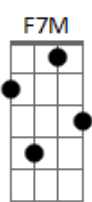

# Norah Jones - Carnival town

Tom: C  
Intro:

Verse:

Chorus:

Intro: F , F , F7M , F

F  
Round 'n' round  
F  
carousel  
F7M E7  
has got you under it's spell  
Am Bb7  
moving so fast ... but  
F F F  
going nowhere  
Up 'n' down  
ferris wheel

tell me how does it feel  
to be so high ...

F  
looking down here

Bbm- Bbm  
Is it lo nely ?

F C  
lo nely  
Bbm- Bbm F  
lo nely

Instrumental: (Just like the verse)

Did the clown  
make you smile  
he was only your fool for a while  
now he's gone back home  
and left you wandering there

Instrumental: (Just like the verse)

Is it lonely ?  
lonely  
lonely

outro: F , F , F7M , F , F