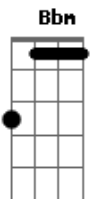

Norah Jones - Carnival town

Tom: C
Intro:

Verse:

Chorus:

Intro: F , F , F7M , F

F
Round 'n' round
F
carousel
F7M E7
has got you under it's spell
Am Bb7
moving so fast ... but
F F F
going nowhere
Up 'n' down
ferris wheel

tell me how does it feel
to be so high ...

F
looking down here

Bbm- Bbm
Is it lo nely ?

F C
lo nely
Bbm- Bbm F
lo nely

Instrumental: (Just like the verse)

Did the clown
make you smile
he was only your fool for a while
now he's gone back home
and left you wandering there

Instrumental: (Just like the verse)

Is it lonely ?
lonely
lonely

outro: F , F , F7M , F , F

Acordes

© ukulele-chords.com

© ukulele-chords.com

© ukulele-chords.com

© ukulele-chords.com