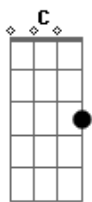

Norah Jones - Carnival town

Tom: C
Intro:

Verse:

Chorus:

Intro: F , F , F7M , F

F
Round 'n' round
F
carousel
F7M E7
has got you under it's spell
Am Bb7
moving so fast ... but
F F F
going nowhere
Up 'n' down
ferris wheel

tell me how does it feel
to be so high ...

F
looking down here

Bbm- Bbm
Is it lo nely ?

F C
lo nely
Bbm- Bbm F
lo nely

Instrumental: (Just like the verse)

Did the clown
make you smile
he was only your fool for a while
now he's gone back home
and left you wandering there

Instrumental: (Just like the verse)

Is it lonely ?
lonely
lonely

outro: F , F , F7M , F , F

Acordes

© ukulele-chords.com

© ukulele-chords.com

© ukulele-chords.com

© ukulele-chords.com