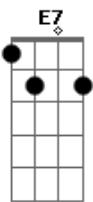

# Norah Jones - Carnival town

Tom: C  
Intro:

Verse:

Chorus:

Intro: F , F , F7M , F

F  
Round 'n' round  
F  
carousel  
F7M E7  
has got you under it's spell  
Am Bb7  
moving so fast ... but  
F F F  
going nowhere  
Up 'n' down  
ferris wheel

tell me how does it feel  
to be so high ...

F  
looking down here

Bbm- Bbm  
Is it lo nely ?

F C  
lo nely  
Bbm- Bbm F  
lo nely

Instrumental: (Just like the verse)

Did the clown  
make you smile  
he was only your fool for a while  
now he's gone back home  
and left you wandering there

Instrumental: (Just like the verse)

Is it lonely ?  
lonely  
lonely

outro: F , F , F7M , F , F