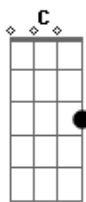

© ukulele-chords.com