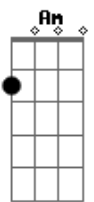

© ukulele-chords.com