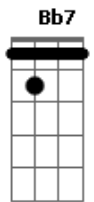

© ukulele-chords.com