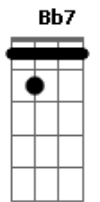

© ukulele-chords.com