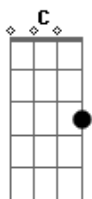

Norah Jones - Carnival town

Tom: C
Intro:

Verse:

Chorus:

Intro: F , F , F7M , F

F
Round 'n' round
F
carousel
F7M E7
has got you under it's spell
Am Bb7
moving so fast ... but
F F F
going nowhere
Up 'n' down
ferris wheel

tell me how does it feel
to be so high ...

F
looking down here

Bbm- Bbm
Is it lo nely ?

F C
lo nely
Bbm- Bbm F
lo nely

Instrumental: (Just like the verse)

Did the clown
make you smile
he was only your fool for a while
now he's gone back home
and left you wandering there

Instrumental: (Just like the verse)

Is it lonely ?
lonely
lonely

outro: F , F , F7M , F , F

Acordes

© ukulele-chords.com

© ukulele-chords.com

© ukulele-chords.com

© ukulele-chords.com