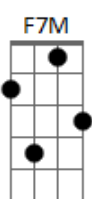

Norah Jones - Carnival town

Tom: C
Intro:

Verse:

Chorus:

Intro: F , F , F7M , F

F
Round 'n' round
F
carousel
F7M E7
has got you under it's spell
Am Bb7
moving so fast ... but
F F F
going nowhere
Up 'n' down
ferris wheel

tell me how does it feel
to be so high ...

F
looking down here

Bbm- Bbm
Is it lo nely ?

F C
lo nely
Bbm- Bbm F
lo nely

Instrumental: (Just like the verse)

Did the clown
make you smile
he was only your fool for a while
now he's gone back home
and left you wandering there

Instrumental: (Just like the verse)

Is it lonely ?
lonely
lonely

outro: F , F , F7M , F , F

Acordes

© ukulele-chords.com

© ukulele-chords.com

© ukulele-chords.com

© ukulele-chords.com