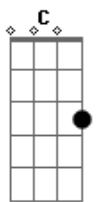

© ukulele-chords.com