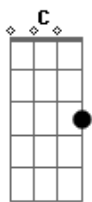

# Norah Jones - Carnival town

Tom: C  
Intro:

Verse:

Chorus:

Intro: F , F , F7M , F

F  
Round 'n' round  
F  
carousel  
F7M E7  
has got you under it's spell  
Am Bb7  
moving so fast ... but  
F F F  
going nowhere  
Up 'n' down  
ferris wheel

tell me how does it feel  
to be so high ...

F  
looking down here

Bbm- Bbm  
Is it lo nely ?

F C  
lo nely  
Bbm- Bbm F  
lo nely

Instrumental: (Just like the verse)

Did the clown  
make you smile  
he was only your fool for a while  
now he's gone back home  
and left you wandering there

Instrumental: (Just like the verse)

Is it lonely ?  
lonely  
lonely

outro: F , F , F7M , F , F