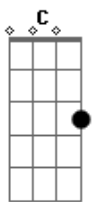

Norah Jones - Carnival town

Tom: C
Intro:

Verse:

Chorus:

Intro: F , F , F7M , F

F
Round 'n' round
F
carousel
F7M E7
has got you under it's spell
Am Bb7
moving so fast ... but
F F F
going nowhere
Up 'n' down
ferris wheel

tell me how does it feel
to be so high ...

F
looking down here

Bbm- Bbm
Is it lo nely ?

F C
lo nely
Bbm- Bbm F
lo nely

Instrumental: (Just like the verse)

Did the clown
make you smile
he was only your fool for a while
now he's gone back home
and left you wandering there

Instrumental: (Just like the verse)

Is it lonely ?
lonely
lonely

outro: F , F , F7M , F , F

Acordes

© ukulele-chords.com

© ukulele-chords.com

© ukulele-chords.com

© ukulele-chords.com