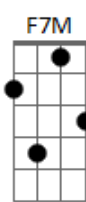

© ukulele-chords.com