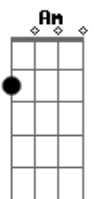

© ukulele-chords.com