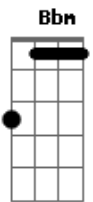

Norah Jones - Carnival town

Tom: C
Intro:

Verse:

Chorus:

Intro: F , F , F7M , F

F
Round 'n' round
F
carousel
F7M E7
has got you under it's spell
Am Bb7
moving so fast ... but
F F F
going nowhere
Up 'n' down
ferris wheel

tell me how does it feel
to be so high ...

F
looking down here

Bbm- Bbm
Is it lo nely ?

F C
lo nely
Bbm- Bbm F
lo nely

Instrumental: (Just like the verse)

Did the clown
make you smile
he was only your fool for a while
now he's gone back home
and left you wandering there

Instrumental: (Just like the verse)

Is it lonely ?
lonely
lonely

outro: F , F , F7M , F , F

Acordes

© ukulele-chords.com

© ukulele-chords.com

© ukulele-chords.com

© ukulele-chords.com