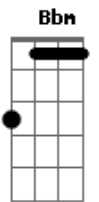

© ukulele-chords.com