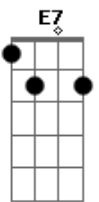

© ukulele-chords.com