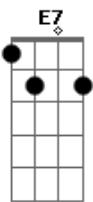

Norah Jones - Carnival town

Tom: C
Intro:

Verse:

Chorus:

Intro: F , F , F7M , F

F
Round 'n' round
F
carousel
F7M E7
has got you under it's spell
Am Bb7
moving so fast ... but
F F F
going nowhere
Up 'n' down
ferris wheel

tell me how does it feel
to be so high ...

F
looking down here

Bbm- Bbm
Is it lo nely ?

F C
lo nely
Bbm- Bbm F
lo nely

Instrumental: (Just like the verse)

Did the clown
make you smile
he was only your fool for a while
now he's gone back home
and left you wandering there

Instrumental: (Just like the verse)

Is it lonely ?
lonely
lonely

outro: F , F , F7M , F , F

Acordes

© ukulele-chords.com

© ukulele-chords.com

© ukulele-chords.com

© ukulele-chords.com