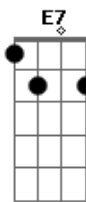

© ukulele-chords.com