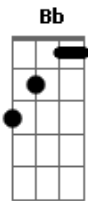

© ukulele-chords.com