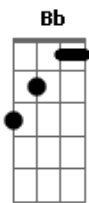

© ukulele-chords.com

© ukulele-chords.com