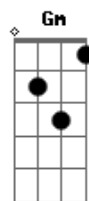

© ukulele-chords.com