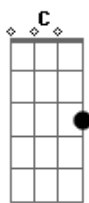

Acordes

© ukulele-chords.com

© ukulele-chords.com

© ukulele-chords.com

© ukulele-chords.com

© ukulele-chords.com

© ukulele-chords.com

© ukulele-chords.com