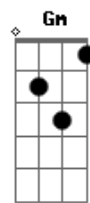

© ukulele-chords.com