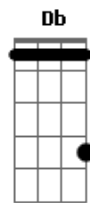

© ukulele-chords.com