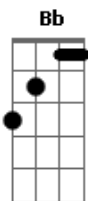

© ukulele-chords.com