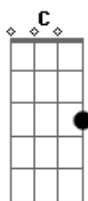

© ukulele-chords.com