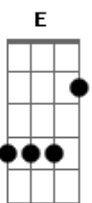

[Refrão]

G D E C G
Nothing seems much fun anymore to me

[Ponte]

Acordes

© ukulele-chords.com

© ukulele-chords.com

© ukulele-chords.com

© ukulele-chords.com

© ukulele-chords.com

© ukulele-chords.com

© ukulele-chords.com

A
Don't feel like goin' out
C
Nothing worth singin about
G
Missin' the alcohol

A
No longer born to lose
C
Put away my party shoes
G
Missing the alcohol
Eb
Without Tonic N gin
F
Without no Vicodin