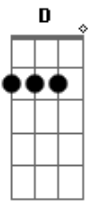

[Refrão]

G D E C G
Nothing seems much fun anymore to me

[Ponte]

Acordes

© ukulele-chords.com

© ukulele-chords.com

© ukulele-chords.com

© ukulele-chords.com

© ukulele-chords.com

© ukulele-chords.com

© ukulele-chords.com

A
Don't feel like goin' out
C
Nothing worth singin about
G
Missin' the alcohol

A
No longer born to lose
C
Put away my party shoes
G
Missing the alcohol
Eb
Without Tonic N gin
F
Without no Vicodin