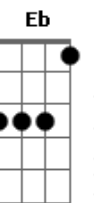

[Refrão]

G D E C G
Nothing seems much fun anymore to me

[Ponte]

Acordes

© ukulele-chords.com

© ukulele-chords.com

© ukulele-chords.com

© ukulele-chords.com

© ukulele-chords.com

© ukulele-chords.com

© ukulele-chords.com

A
Don't feel like goin' out
C
Nothing worth singin about
G
Missin' the alcohol

A
No longer born to lose
C
Put away my party shoes
G
Missing the alcohol
Eb
Without Tonic N gin
F
Without no Vicodin