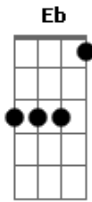

[Refrão]

G D E C G
Nothing seems much fun anymore to me

[Ponte]

Acordes

© ukulele-chords.com

© ukulele-chords.com

© ukulele-chords.com

© ukulele-chords.com

© ukulele-chords.com

© ukulele-chords.com

© ukulele-chords.com

A
Don't feel like goin' out
C
Nothing worth singin about
G
Missin' the alcohol

A
No longer born to lose
C
Put away my party shoes
G
Missing the alcohol
Eb
Without Tonic N gin
F
Without no Vicodin