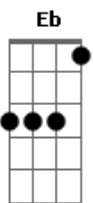

[Refrão]

G D E C G
Nothing seems much fun anymore to me

[Ponte]

Acordes

© ukulele-chords.com

© ukulele-chords.com

© ukulele-chords.com

© ukulele-chords.com

© ukulele-chords.com

© ukulele-chords.com

© ukulele-chords.com

Don't feel like goin' out
Nothing worth singin about
Missin' the alcohol

No longer born to lose
Put away my party shoes
Missing the alcohol
Without Tonic N gin
Without no Vicodin