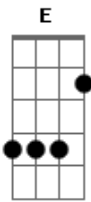

[Refrão]

G D E C G
Nothing seems much fun anymore to me

[Ponte]

Acordes

© ukulele-chords.com

© ukulele-chords.com

© ukulele-chords.com

© ukulele-chords.com

© ukulele-chords.com

© ukulele-chords.com

© ukulele-chords.com

A
Don't feel like goin' out
C
Nothing worth singin about
G
Missin' the alcohol

A
No longer born to lose
C
Put away my party shoes
G
Missing the alcohol
Eb
Without Tonic N gin
F
Without no Vicodin