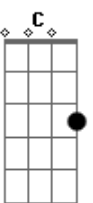

[Refrão]

G D E C G
Nothing seems much fun anymore to me

[Ponte]

Acordes

© ukulele-chords.com

© ukulele-chords.com

© ukulele-chords.com

© ukulele-chords.com

© ukulele-chords.com

© ukulele-chords.com

© ukulele-chords.com

A
Don't feel like goin' out
C
Nothing worth singin about
G
Missin' the alcohol

A
No longer born to lose
C
Put away my party shoes
G
Missing the alcohol
Eb
Without Tonic N gin
F
Without no Vicodin