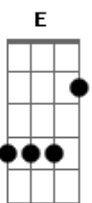

[Refrão]

G D E C G
Nothing seems much fun anymore to me

[Ponte]

Acordes

© ukulele-chords.com

© ukulele-chords.com

© ukulele-chords.com

© ukulele-chords.com

© ukulele-chords.com

© ukulele-chords.com

© ukulele-chords.com

Don't feel like goin' out
Nothing worth singin about
Missin' the alcohol

No longer born to lose
Put away my party shoes
Missing the alcohol
Without Tonic N gin
Without no Vicodin