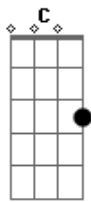

[Refrão]

G D E C G
Nothing seems much fun anymore to me

[Ponte]

Acordes

© ukulele-chords.com

© ukulele-chords.com

© ukulele-chords.com

© ukulele-chords.com

© ukulele-chords.com

© ukulele-chords.com

© ukulele-chords.com

A
Don't feel like goin' out
C
Nothing worth singin about
G
Missin' the alcohol

A
No longer born to lose
C
Put away my party shoes
G
Missing the alcohol
Eb
Without Tonic N gin
F
Without no Vicodin