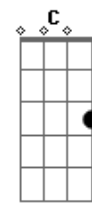

© ukulele-chords.com