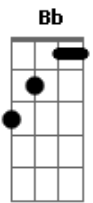

Nofx - Please play this song on the radio

Tom: **G**
Intro: **Bb** (guitarra 2)

SOLO :

G **D** **E** **C**
We wrote this song, it's not too short it's not too long...

G **D** **A** **A** **A** **A** **A** **B** **C** **C**
Just before I sing the **F** word

Solo: Second Solo

```

e|-----|
-----|
B|-----15--15-----15-----15-----|
-----|
G|--14-----14--12-----|
D|-----12-----|
-----|
A|-----|
-----|
E|-----|
-----|
    
```

FIM : G:(sol)

Acordes

© ukulele-chords.com