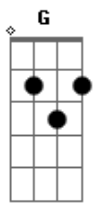

Nofx - Please play this song on the radio

Tom: **G**
Intro: **Bb** (guitarra 2)

SOLO :

G **D** **E** **C**
We wrote this song, it's not too short it's not too long...

G **D** **A** **A** **A** **A** **A** **B** **C** **C**
Just before I sing the **F** word

Solo: Second Solo

```

e|-----|
-----|
B|-----15--15-----15-----15-----|
-----|
G|--14-----14--12-----|
D|-----12-----|
-----|
A|-----|
-----|
E|-----|
-----|
    
```

FIM : G:(sol)

Acordes

© ukulele-chords.com