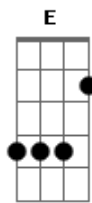

© ukulele-chords.com