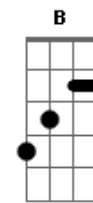

© ukulele-chords.com