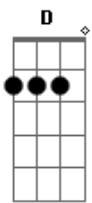

© ukulele-chords.com