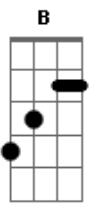

Nofx - Murder The Government

Tom: B

Ab Em Gb Gb B

pick individual strings

B
I WANNA SEE THE ...

WANNA WATCH THE ...

WANNA WITNESS SOME ...
(FAST)

B
I WANNA TAR AND ...

Ab

Em

Gb

Ab

Em

I WANNA PULL AND ...

Gb
YEAH YEAH ...

chorus:

B
MURDER THE ...

Ab
MURDER THE...

Em
MURDER THE GOVERNMENT ....

B
MURDER ...

Ab
MURDER THE ...

Em
MURDER THE GOVERNMENT AND ...

Gb

B

Acordes

© ukulele-chords.com