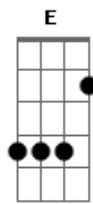

© ukulele-chords.com