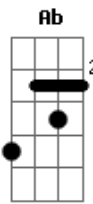

© ukulele-chords.com