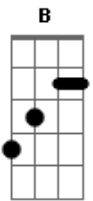

© ukulele-chords.com

© ukulele-chords.com