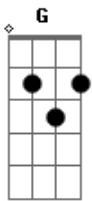

© ukulele-chords.com