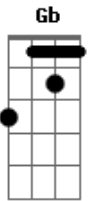

© ukulele-chords.com