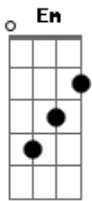

© ukulele-chords.com