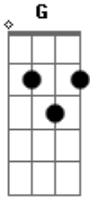

Nofx - I Wanna Be An Alcoholic

I wanna be an alcoholic
tabbed by:

drum intro:
whole song, guitar and bass:
F G Bb C

-----1...-3...-
-1...-3...-----

end on F

-1-

Acordes

© ukulele-chords.com