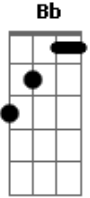

© ukulele-chords.com