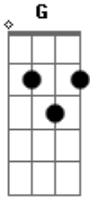

Nofx - I Wanna Be An Alcoholic

I wanna be an alcoholic
 tabbed by:

drum intro:
 whole song, guitar and bass:
F G Bb C

 -----1...-3...-
 -1...-3...-----

end on **F**

 -1-

Acordes

© ukulele-chords.com