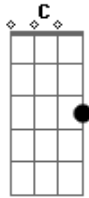

© ukulele-chords.com