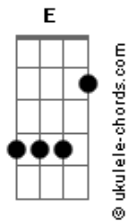

Nofx - Dinosaurs Will Die

Tom: E

Tuning: EADGBe

h - hammer on
p - pull off
b - bend
r - release
pm - palm mute
Intro:

Verse 1

pm.....
pm.....

Acordes

Solo (with wah wah)

bends

bfull

pm.....
.....

end with...